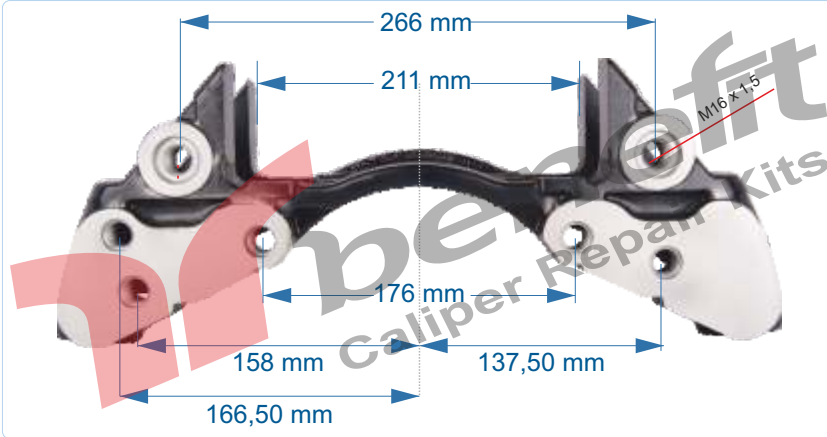

PART NO	10524	Caliper Carrier
OEM NO	K004206	BPW AXLE - L