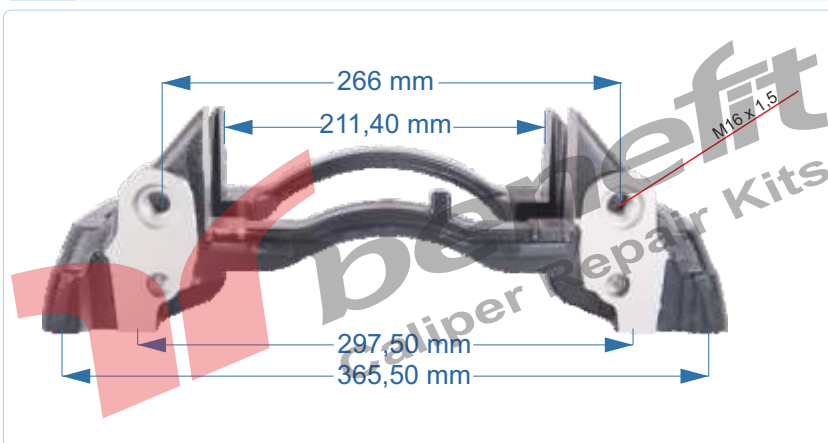

VEHICLES	----		
ARC NO	DESCRIPTION OF GOODS	DIMENSION	PCS
10510	Caliper Carrier		1

PART NO	10511	Caliper Carrier
OEM NO	K004679	BPW AXLE