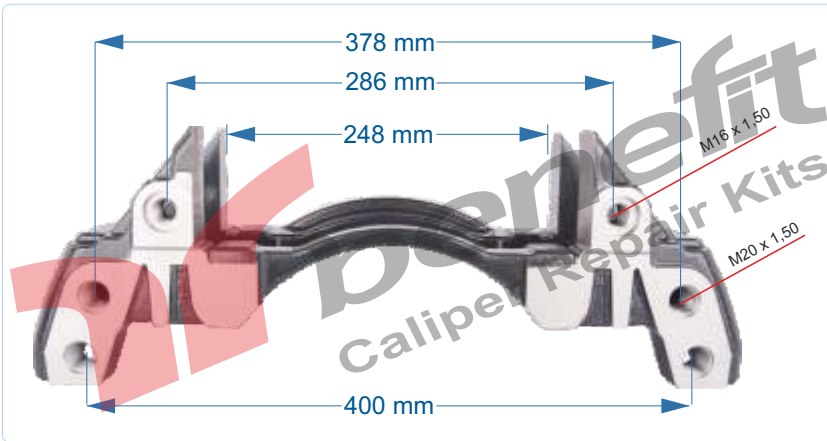

VEHICLES	MB : 000 421 1306		
ARC NO	DESCRIPTION OF GOODS	DIMENSION	PCS
10525	Caliper Carrier		1

PART NO	10526	Caliper Carrier
OEM NO	K001525	SMB AXLE