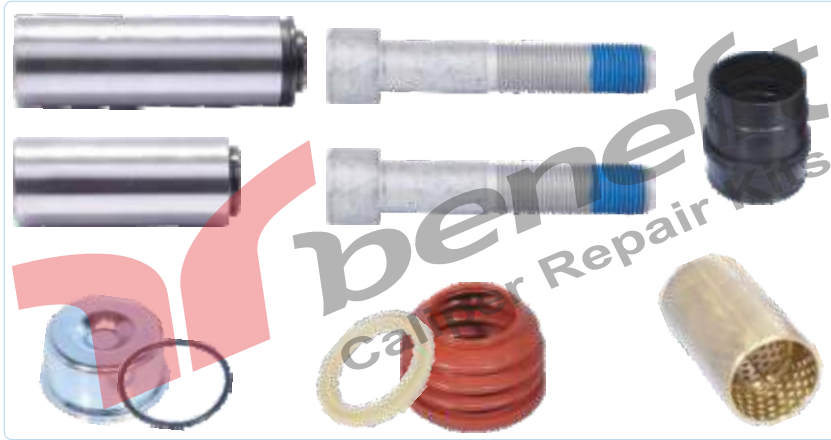

PART NO	1556	Caliper Guide &-Bush Repair Kit
OEM NO	II39769F0062