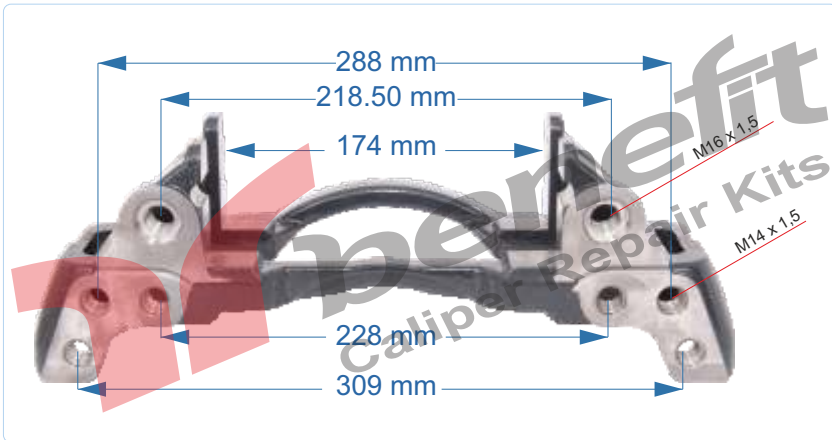

VEHICLES	SCANIA 212600		
ARC NO	DESCRIPTION OF GOODS	DIMENSION	PCS
10500	Caliper Carrier		1

PART NO	10501	Caliper Carrier
OEM NO	K005606	MAN 12-180