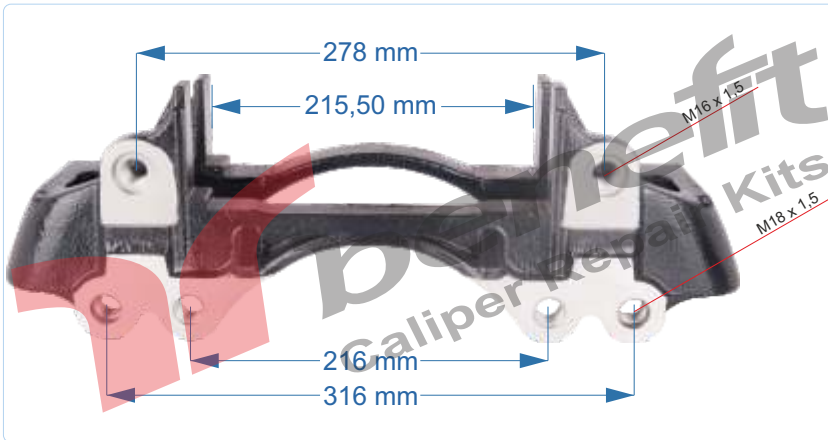

VEHICLES	-----		
ARC NO	DESCRIPTION OF GOODS	DIMENSION	PCS
10540	Caliper Carrier		1

PART NO	10541	Caliper Carrier
OEM NO	K108006K50	SAF AXLE