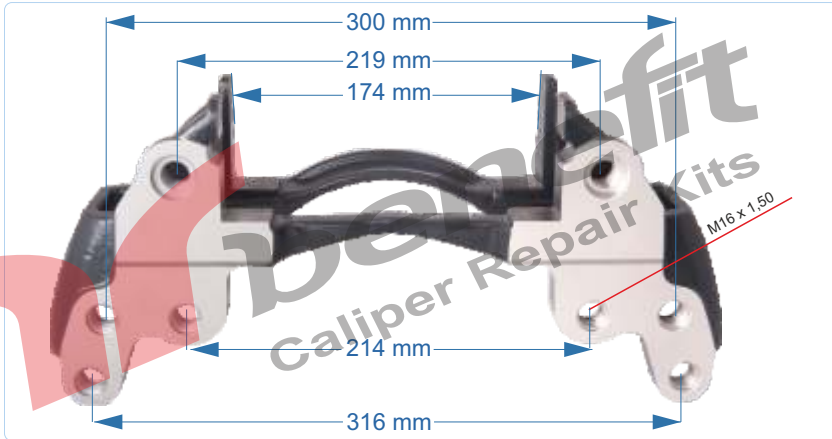

PART NO	10520	Caliper Carrier
OEM NO	K001927	MB ATEGO