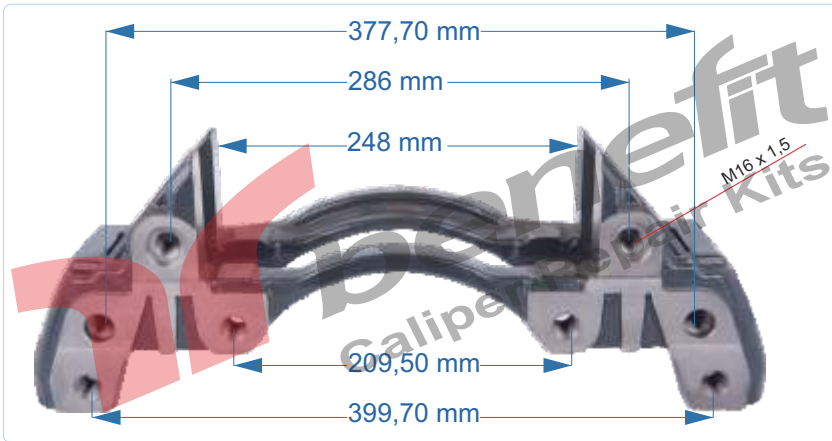

VEHICLES	----		
ARC NO	DESCRIPTION OF GOODS	DIMENSION	PCS
10501	Caliper Carrier		1

PART NO	10502	Caliper Carrier
OEM NO	K000026	MB FRONT AXLE