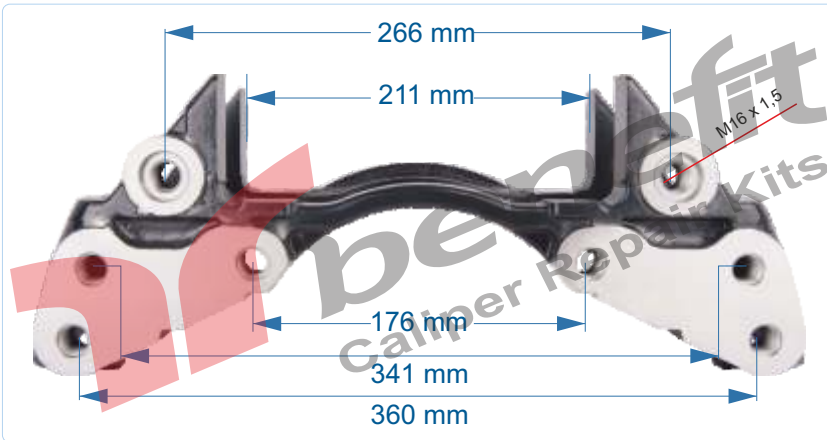

VEHICLES	-----		
ARC NO	DESCRIPTION OF GOODS	DIMENSION	PCS
10524	Caliper Carrier		1

PART NO	10525	Caliper Carrier
OEM NO	K001494	MERCEDES ATEGO