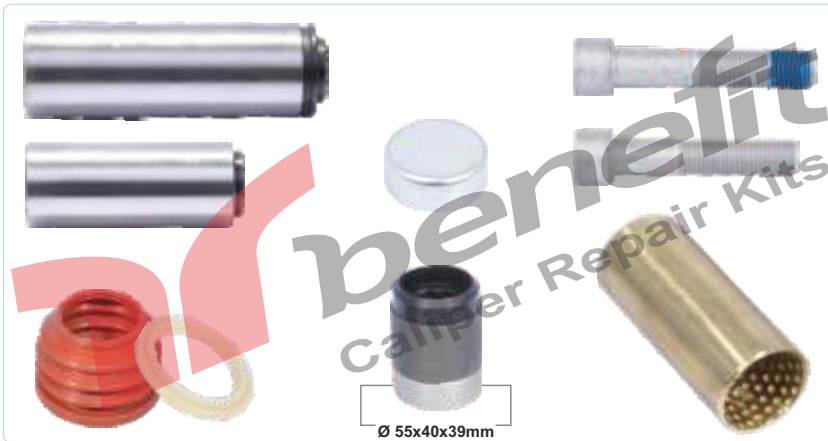

PART NO	1561	Caliper Guide & Bush Repair Kit
OEM NO	K001915 - K048389K50 - K099604K50