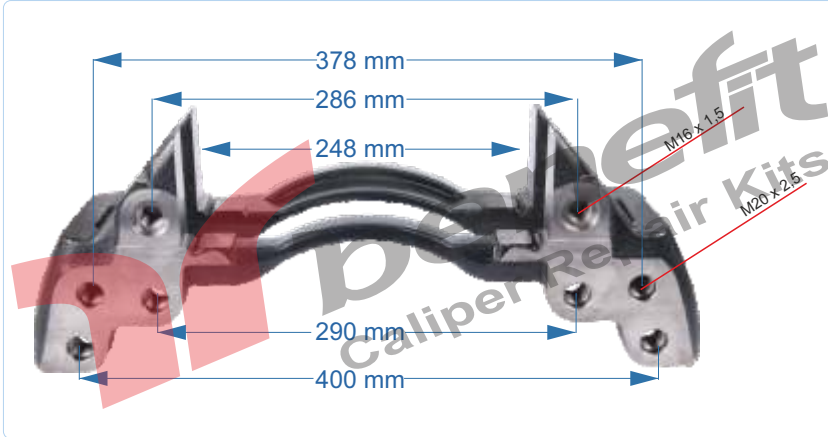

PART NO	10540	Caliper Carrier
OEM NO	-----	DAF TRUCK