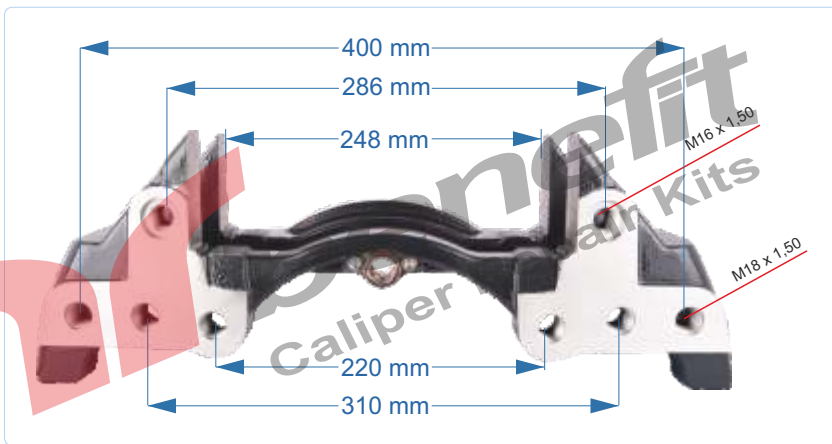

VEHICLES	MB : 000 421 5806		
ARC NO	DESCRIPTION OF GOODS	DIMENSION	PCS
10521	Caliper Carrier		1

PART NO	10522	Caliper Carrier
OEM NO	K001505	BPW AXLE