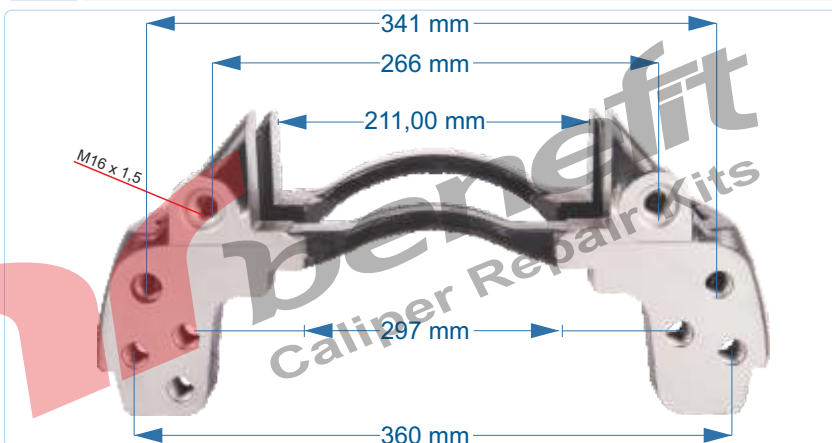

VEHICLES	----		
ARC NO	DESCRIPTION OF GOODS	DIMENSION	PCS
10530	Caliper Carrier		1

PART NO	10531	Caliper Carrier L
OEM NO	K002313	IVECO TRUCK