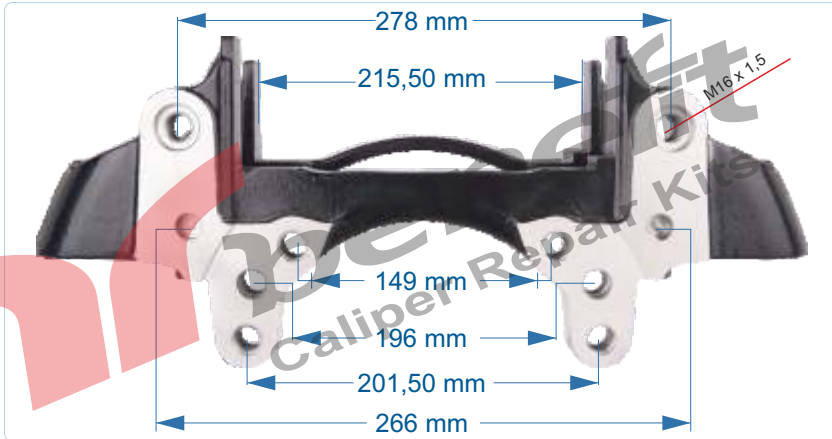

PART NO	10528	Caliper Carrier
OEM NO	K108001K50	SCHMITZ TRAILER