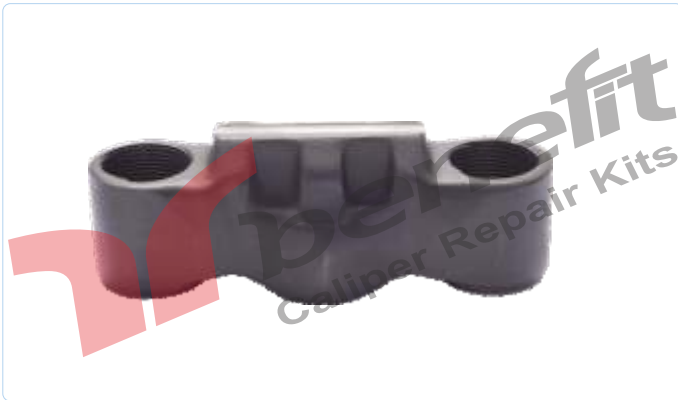

VEHICLES			
ARC NO	DESCRIPTION OF GOODS	DIMENSION	PCS
1535	Caliper Bridge Assembly		1
1538	Calibraton Bolt		2
5001	Caliper Spring		1

PART NO 1535 **Caliper Bridge Assembly**
OEM NO -----