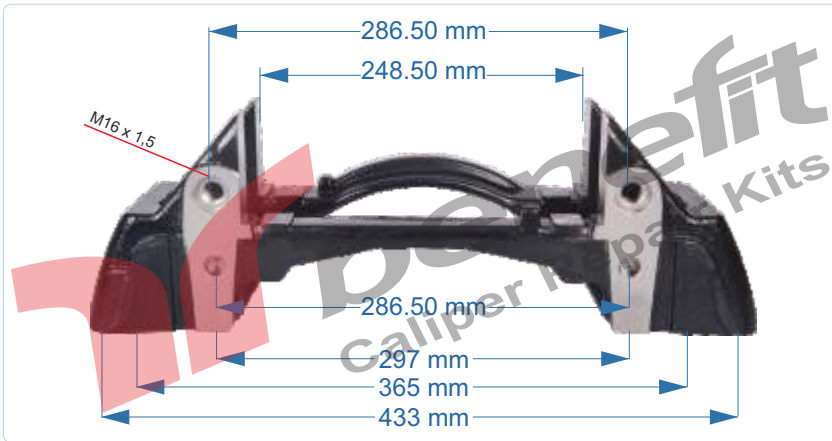

VEHICLES	----		
ARC NO	DESCRIPTION OF GOODS	DIMENSION	PCS
10517	Caliper Carrier		1

PART NO	10518	Caliper Carrier
OEM NO	K004680	BPW AXLE

VEHICLES	BPW 01.303.88.57.0		
ARC NO	DESCRIPTION OF GOODS	DIMENSION	PCS
10518	Caliper Carrier		1