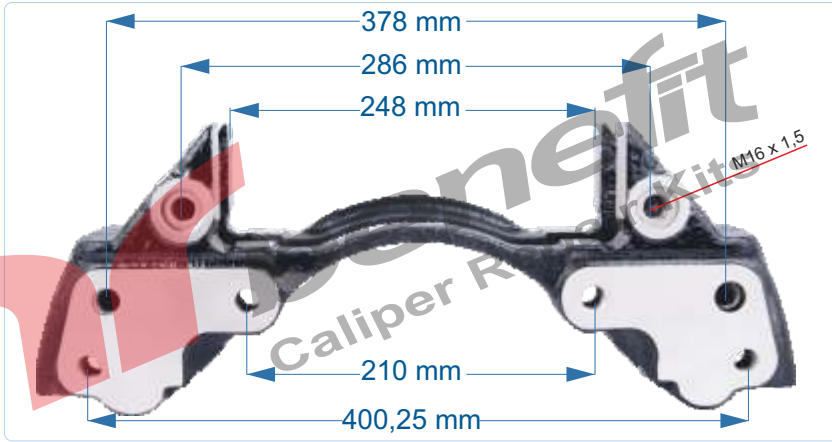

PART NO	10536	Caliper Carrier
OEM NO	K001538	MB OLD MODEL FRONT