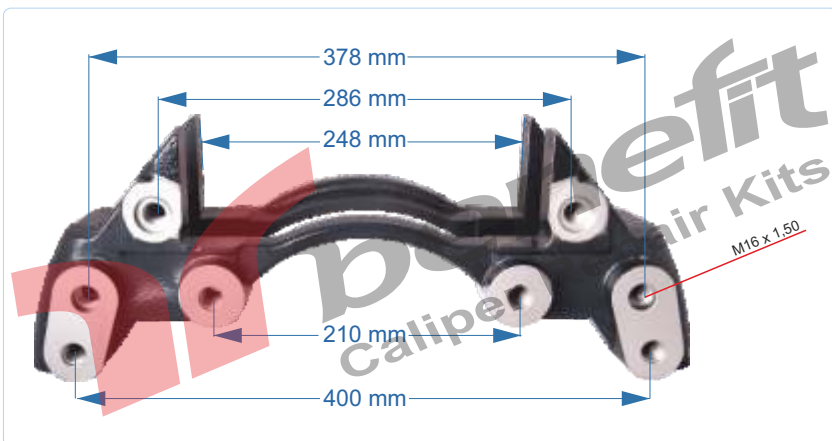

PART NO	10519	Caliper Carrier
OEM NO	K000028	MB AXOR