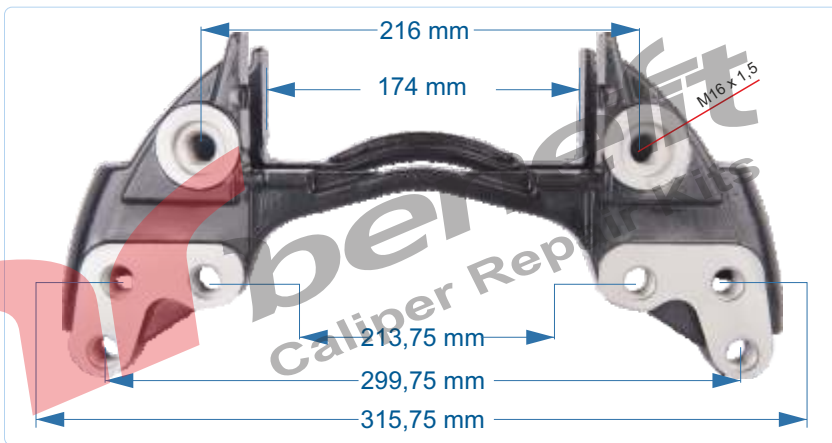

VEHICLES	----		
ARC NO	DESCRIPTION OF GOODS	DIMENSION	PCS
10528	Caliper Carrier		1

PART NO	10529	Caliper Carrier
OEM NO	K000358