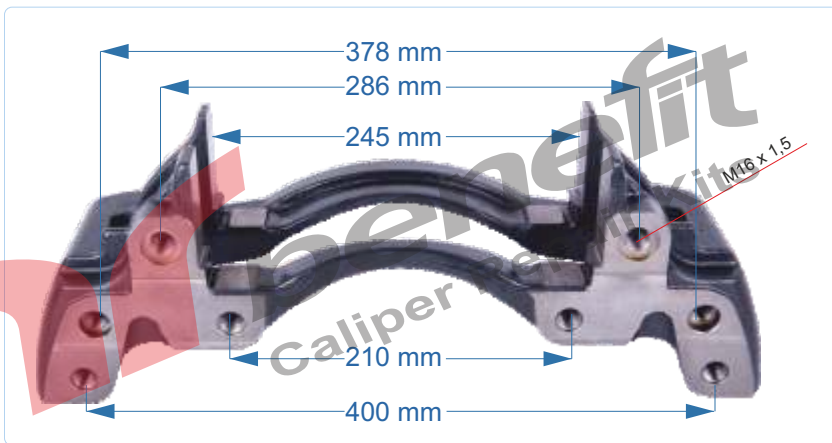

VEHICLES	MB 000 423 1006		
ARC NO	DESCRIPTION OF GOODS	DIMENSION	PCS
10504	Caliper Carrier		1

PART NO	10505	Caliper Carrier
OEM NO	K046498K50	MB NEW 4140 FRONT