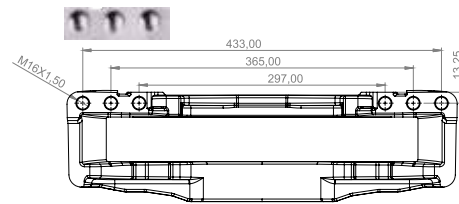

PART NO	10516	Caliper Carrier
OEM NO	K001529	MB CONNECTO L

VEHICLES	MB 000 421 3706		
ARC NO	DESCRIPTION OF GOODS	DIMENSION	PCS
10516	Caliper Carrier		1

PART NO	10517	Caliper Carrier
OEM NO	K007475	SCHMITZ TRAILER

VEHICLES	----		
ARC NO	DESCRIPTION OF GOODS	DIMENSION	PCS
10517	Caliper Carrier		1

PART NO	10518	Caliper Carrier
OEM NO	K004680	BPW AXLE

VEHICLES	BPW 01.303.88.57.0		
ARC NO	DESCRIPTION OF GOODS	DIMENSION	PCS
10518	Caliper Carrier		1

PART NO	10519	Caliper Carrier
OEM NO	K000028	MB AXOR

VEHICLES	MB 000 421 1206		
ARC NO	DESCRIPTION OF GOODS	DIMENSION	PCS
10518	Caliper Carrier		1