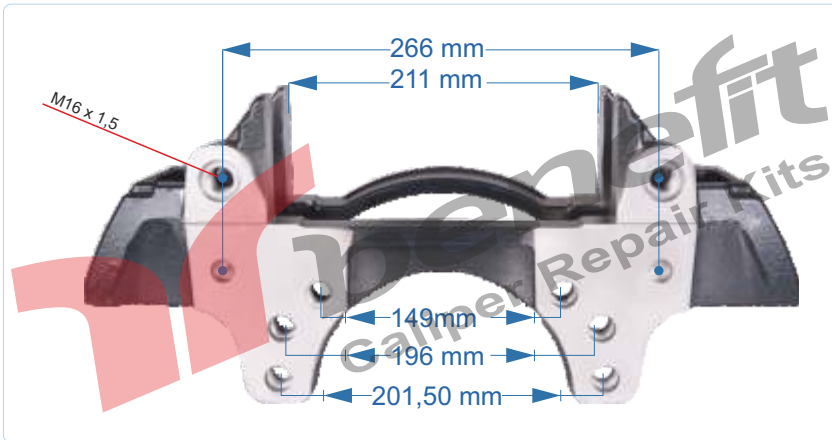

VEHICLES	MB 000 421 3706		
ARC NO	DESCRIPTION OF GOODS	DIMENSION	PCS
10516	Caliper Carrier		1

PART NO	10517	Caliper Carrier
OEM NO	K007475	SCHMITZ TRAILER