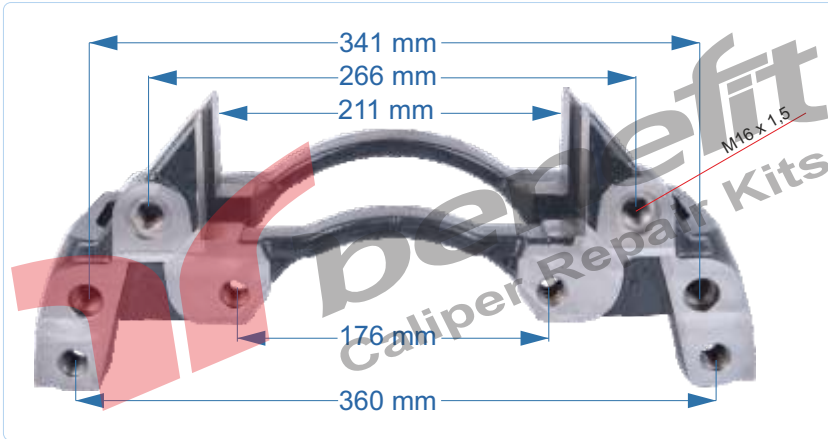

PART NO	10508	Caliper Carrier
OEM NO	K000690 - K001926	MB ATEGO