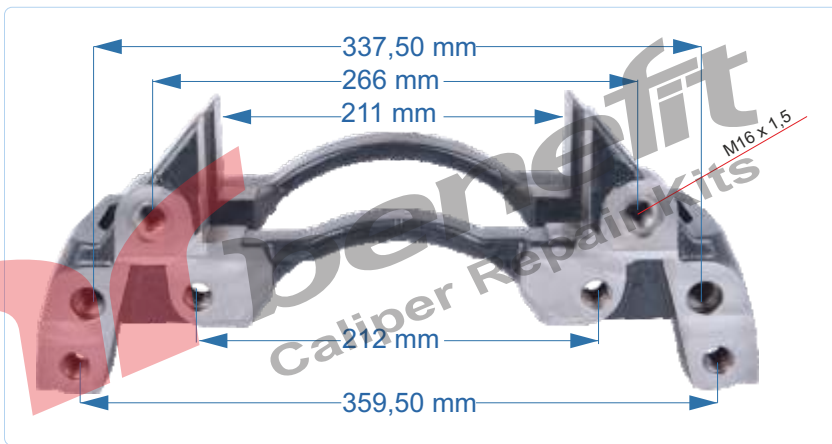

PART NO	10514	Caliper Carrier
OEM NO	K001105	BPW AXLE

VEHICLES	----		
ARC NO	DESCRIPTION OF GOODS	DIMENSION	PCS
10514	Caliper Carrier		1

PART NO	10515	Caliper Carrier
OEM NO	K001530	MB CONNECTOR

VEHICLES	MB 000 421 3806 ZF 0501213710		
ARC NO	DESCRIPTION OF GOODS	DIMENSION	PCS
10515	Caliper Carrier		1