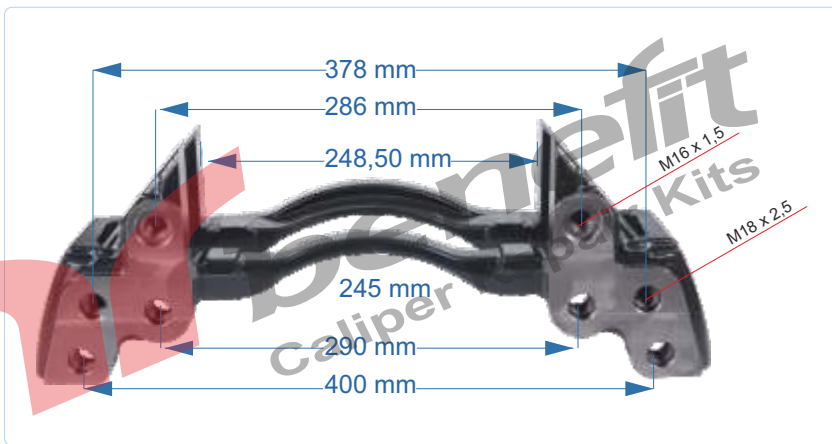

VEHICLES	MB 000 421 5706		
ARC NO	DESCRIPTION OF GOODS	DIMENSION	PCS
10505	Caliper Carrier		1

PART NO	10506	Caliper Carrier
OEM NO	K001507 - II334320061 - II197370061	SCANIA NEW MODEL