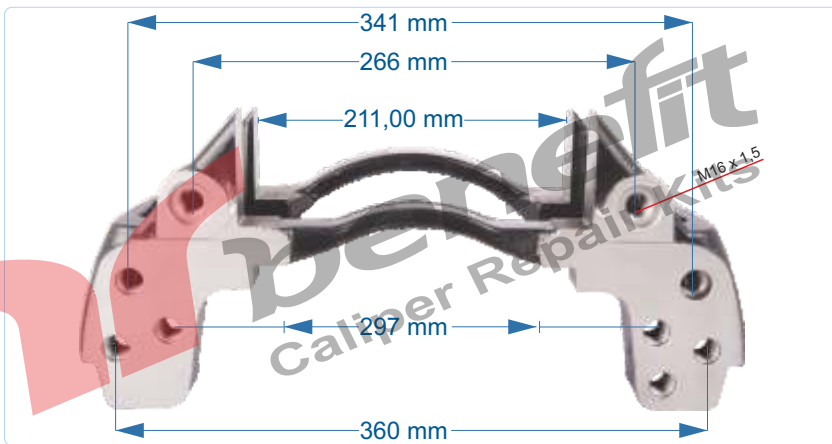

VEHICLES	MB 000 421 1606		
ARC NO	DESCRIPTION OF GOODS	DIMENSION	PCS
10529	Caliper Carrier		1

PART NO	10530	Caliper Carrier R
OEM NO	K002314	IVECO TRUCK