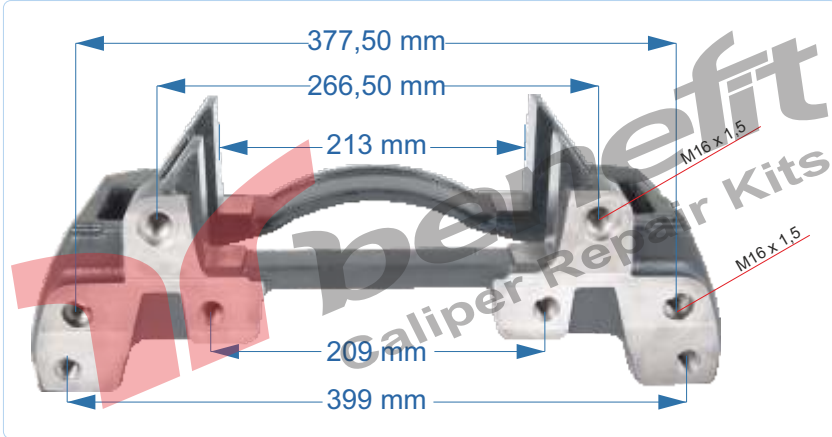

PART NO	10500	Caliper Carrier
OEM NO	K004099	SAF & BPW AXLE