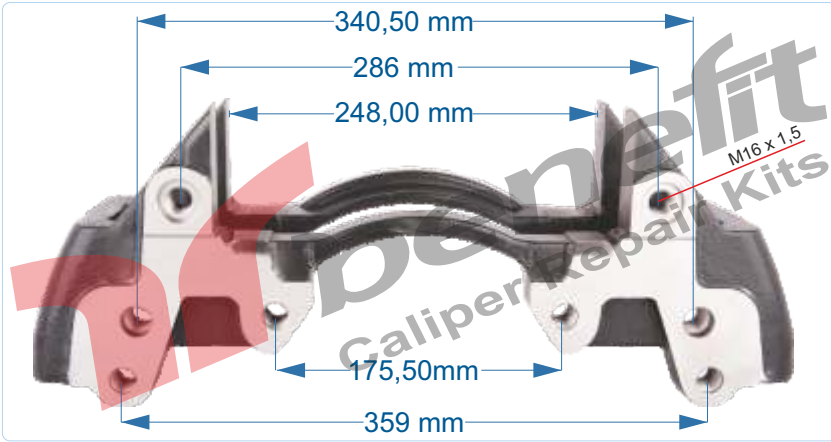

PART NO	10532	Caliper Carrier
OEM NO	K001275	JOST AXLE