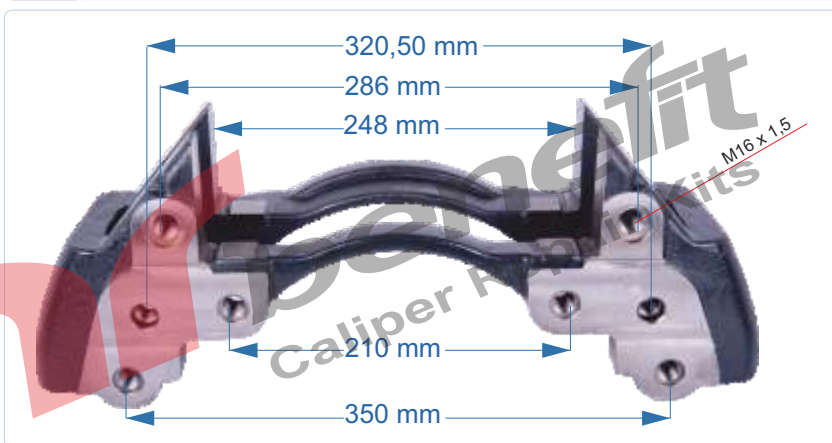

VEHICLES	SCANIA : 1390425 - 2121596		
ARC NO	DESCRIPTION OF GOODS	DIMENSION	PCS
10506	Caliper Carrier		1

PART NO	10507	Caliper Carrier
OEM NO	K000027	MB AXOR