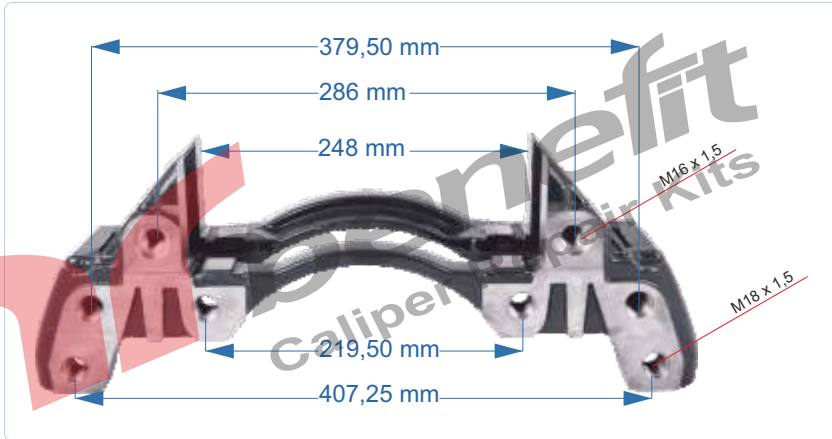

PART NO	10512	Caliper Carrier
OEM NO	K001278	MAN TGA