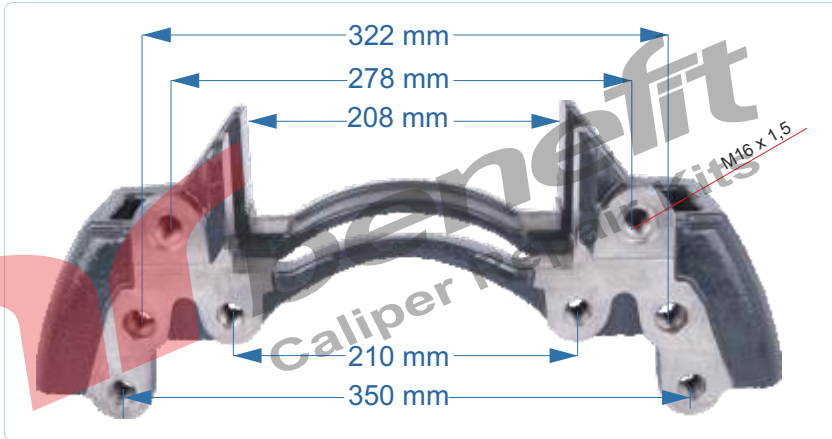

PART NO	10503	Caliper Carrier
OEM NO	K012619	BPW AXLE

VEHICLES	BPW 05.362.79.62.0		
ARC NO	DESCRIPTION OF GOODS	DIMENSION	PCS
10503	Caliper Carrier		1

Bottom View

PART NO	10504	Caliper Carrier
OEM NO	K052379K50	MB NEW 4140 REAR