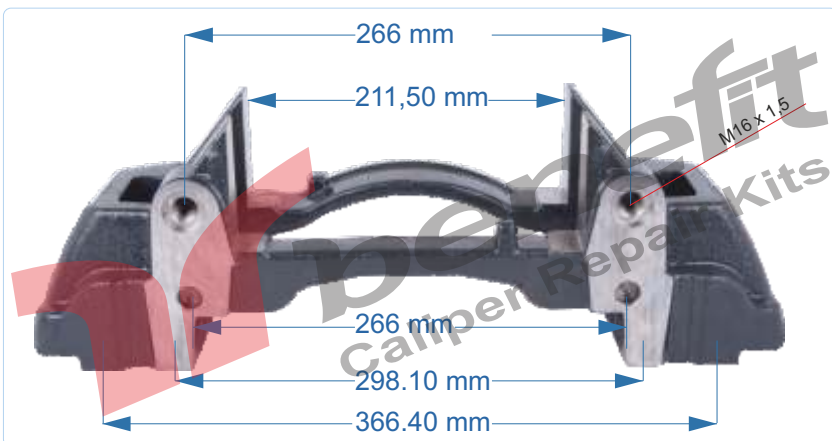

VEHICLES	MB 000 421 1106		
ARC NO	DESCRIPTION OF GOODS	DIMENSION	PCS
10502	Caliper Carrier		1

PART NO	10503	Caliper Carrier
OEM NO	K012619	BPW AXLE