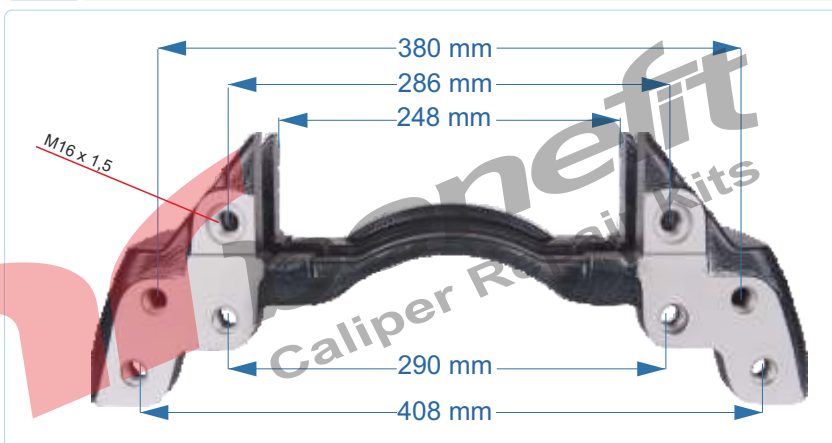

PART NO	10514	Caliper Carrier
OEM NO	K001105	BPW AXLE

VEHICLES	----		
ARC NO	DESCRIPTION OF GOODS	DIMENSION	PCS
10514	Caliper Carrier		1

PART NO	10515	Caliper Carrier
OEM NO	K001530	MB CONNECTOR

VEHICLES	MB 000 421 3806 ZF 0501213710		
ARC NO	DESCRIPTION OF GOODS	DIMENSION	PCS
10515	Caliper Carrier		1