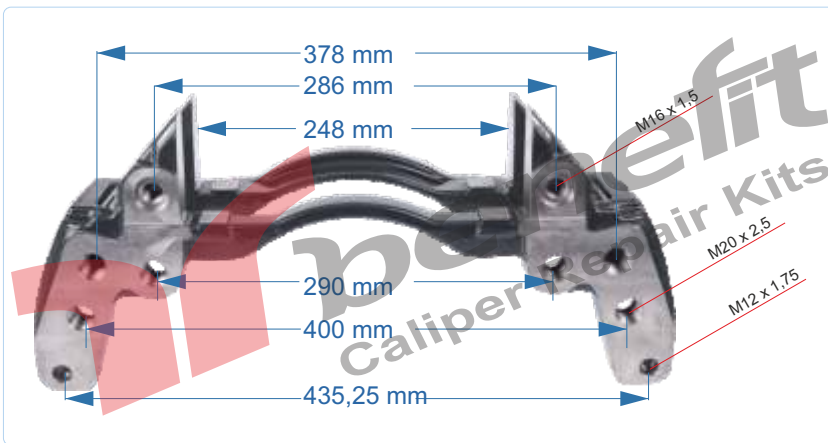

VEHICLES	MB 000 421 2006 - 000 421 3106 JOST : JAE0110402006		
ARC NO	DESCRIPTION OF GOODS	DIMENSION	PCS
10508	Caliper Carrier		1

PART NO	10509	Caliper Carrier
OEM NO	K010765	SCANIA OLD MODEL