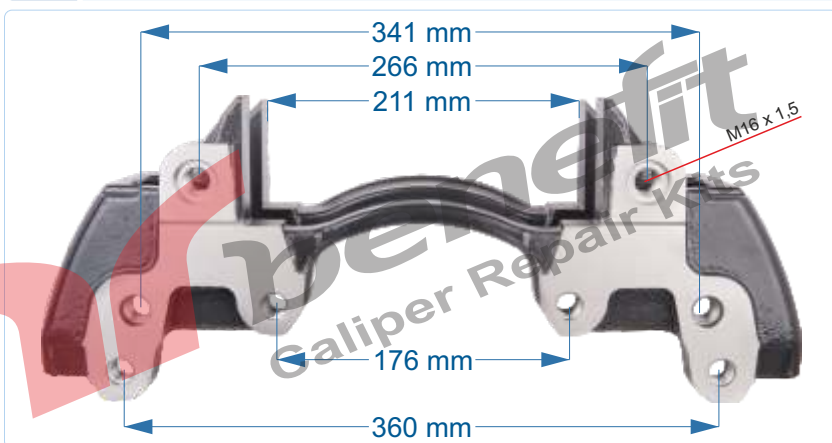

VEHICLES	BPW : 02.0313.09.00		
ARC NO	DESCRIPTION OF GOODS	DIMENSION	PCS
10538	Caliper Carrier		1

PART NO	10539	Caliper Carrier
OEM NO	K013742	JOST AXLE