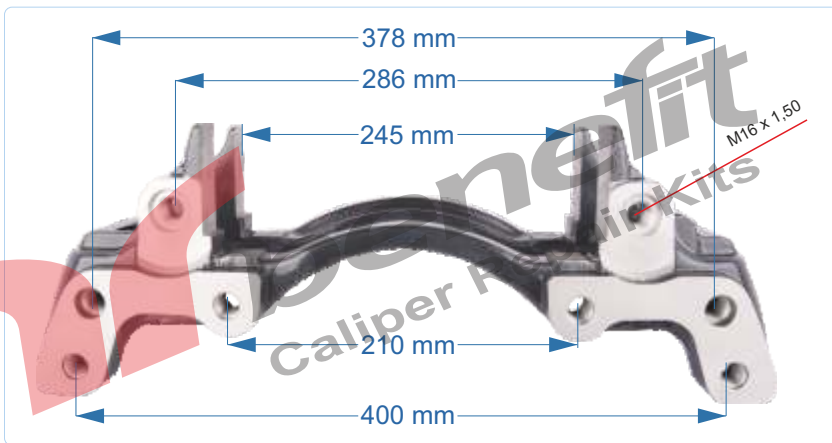

VEHICLES	MB 000 421 3006		
ARC NO	DESCRIPTION OF GOODS	DIMENSION	PCS
10520	Caliper Carrier		1

PART NO	10521	Caliper Carrier
OEM NO	K046764K50	MERCEDES 4140 FRONT