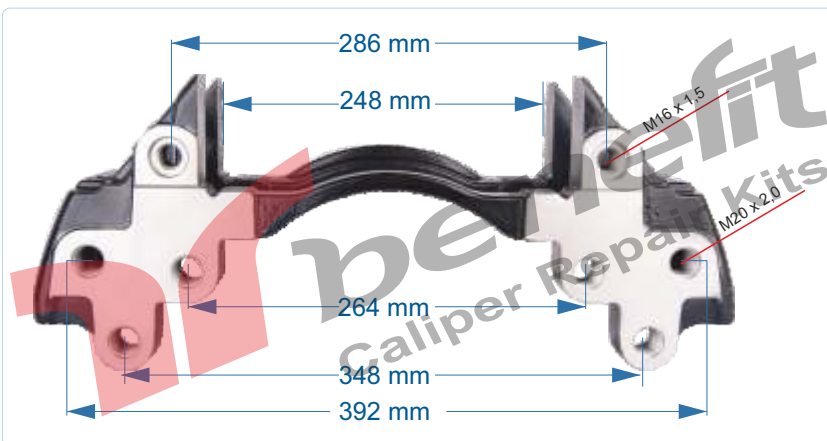

VEHICLES	-----		
ARC NO	DESCRIPTION OF GOODS	DIMENSION	PCS
10526	Caliper Carrier		1

PART NO	10527	Caliper Carrier
OEM NO	K108814K50 - K001510	IVECO TRUCK