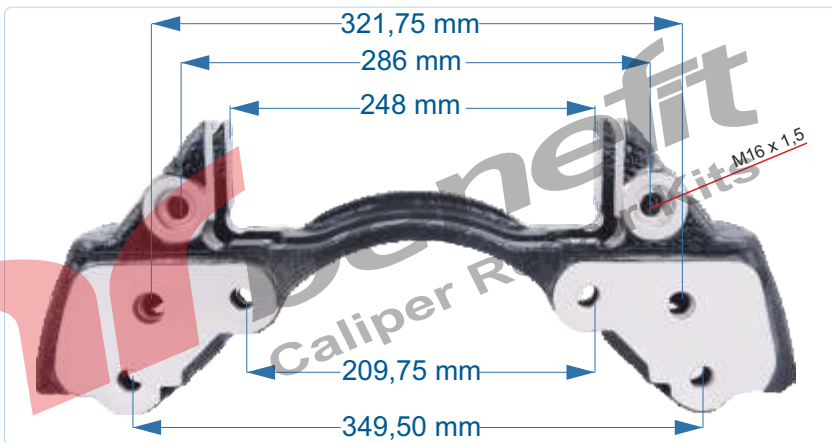

VEHICLES	MB : 000 421 2606		
ARC NO	DESCRIPTION OF GOODS	DIMENSION	PCS
10536	Caliper Carrier		1

PART NO	10537	Caliper Carrier
OEM NO	----	MB OLD MODEL REAR