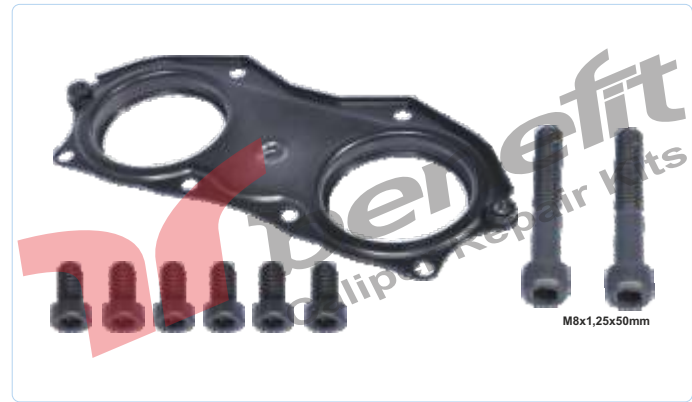

VEHICLES -----

PART NO **1682** Caliper Leveller
OEM NO -----

VEHICLES -----

PART NO **1661** Caliper Caps Kit
OEM NO -----

VEHICLES -----

PART NO **1608** Metal Cover Kit
OEM NO -----

VEHICLES -----

PART NO **1679** Caliper Cap Set
OEM NO -----