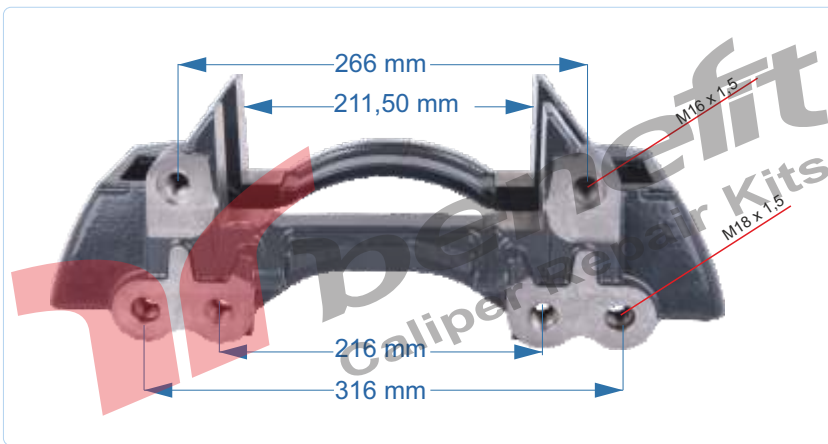

VEHICLES	SCANIA 1756388		
ARC NO	DESCRIPTION OF GOODS	DIMENSION	PCS
10509	Caliper Carrier		1

PART NO	10510	Caliper Carrier
OEM NO	K015308	SAF AXLE