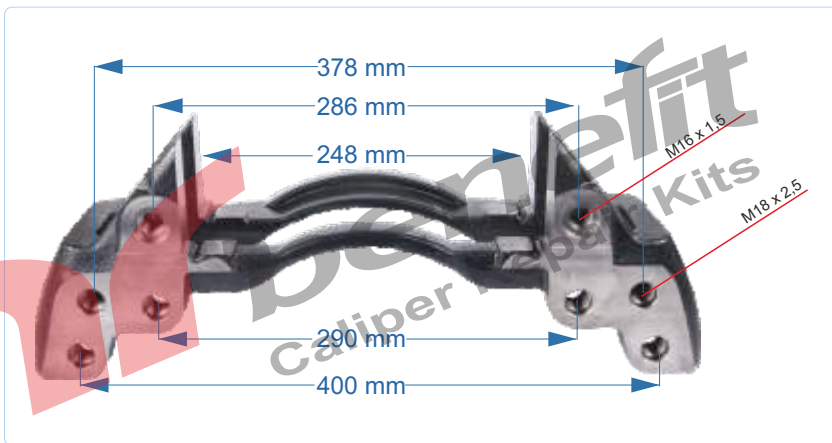

VEHICLES	----		
ARC NO	DESCRIPTION OF GOODS	DIMENSION	PCS
10512	Caliper Carrier		1

PART NO	10513	Caliper Carrier
OEM NO	K011479	DAF TRUCK