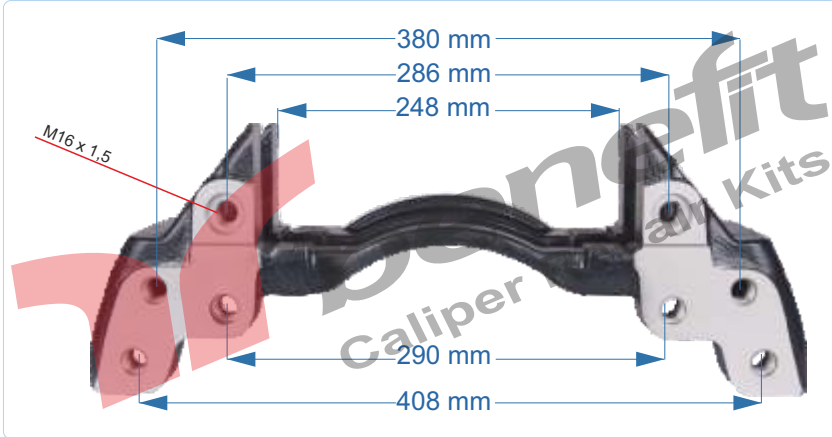

PART NO	10516	Caliper Carrier
OEM NO	K001529	MB CONNECTO L