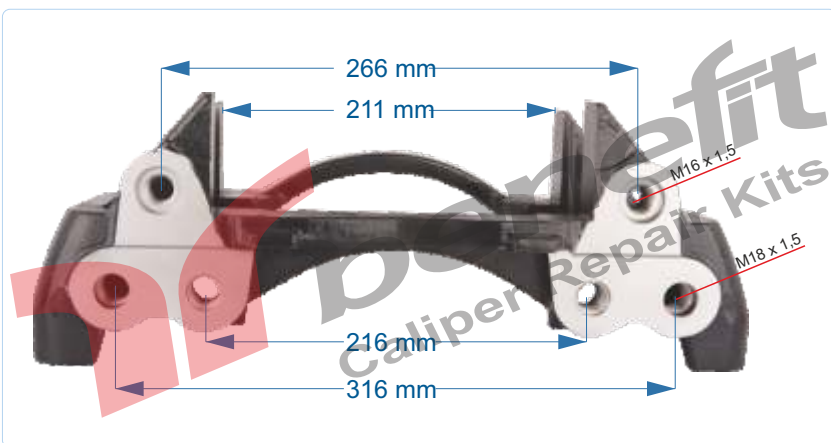

VEHICLES	----		
ARC NO	DESCRIPTION OF GOODS	DIMENSION	PCS
10533	Caliper Carrier		1

PART NO	10534	Caliper Carrier
OEM NO	K0015378	SAF AXLE