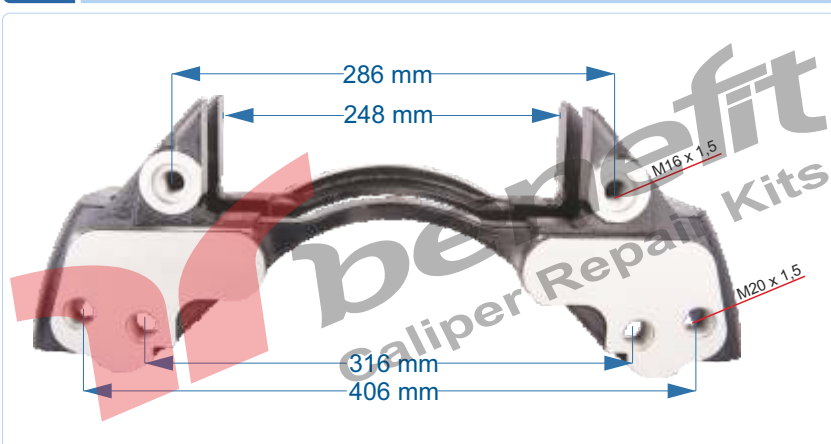

VEHICLES	----		
ARC NO	DESCRIPTION OF GOODS	DIMENSION	PCS
10534	Caliper Carrier		1

PART NO	10535	Caliper Carrier
OEM NO	K001502	ZF AXLE