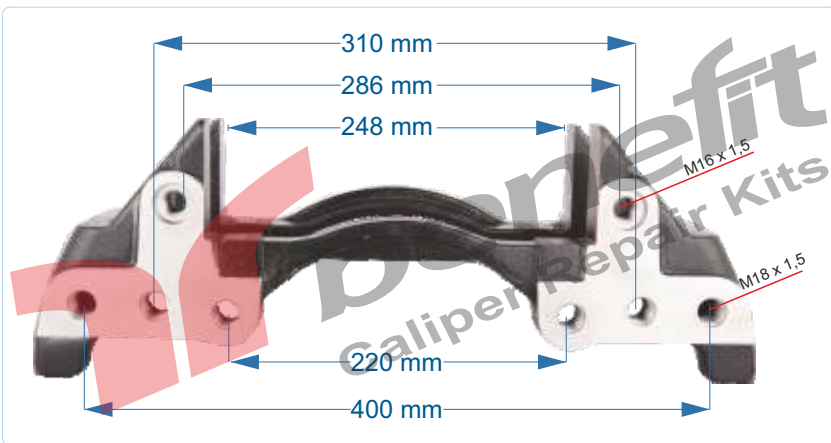

VEHICLES	MB : 000 421 2506 JOST : JAE0210402506		
ARC NO	DESCRIPTION OF GOODS	DIMENSION	PCS
10532	Caliper Carrier		1

PART NO	10533	Caliper Carrier
OEM NO	K001521	BPW AXLE