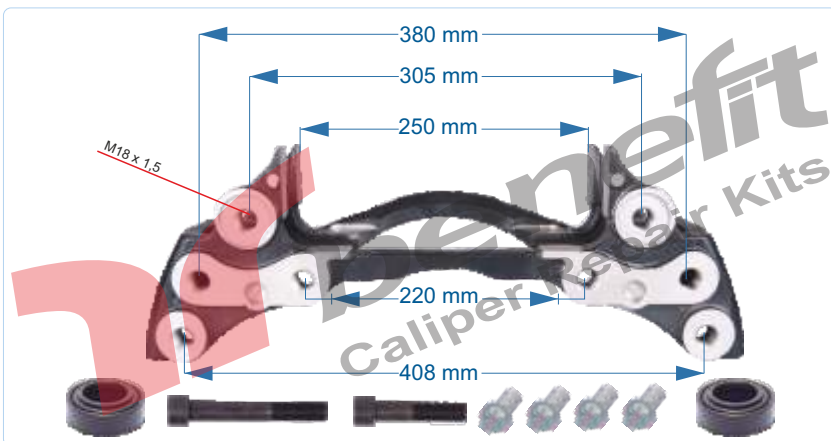

VEHICLES	MAN : 81.50802.6023 - 35.40311.21.99 VOLVO : 85107911 IVECO : 5006028412 ZF Axle : 0501214607		
ARC NO	DESCRIPTION OF GOODS	DIMENSION	PCS
30511	Caliper Carrier		1
3013	Caliper Cover Bolt	M16 x 1,50 x 40 mm	4
3014	Caliper Pin Bolt	M18 x 1,50 x 150 mm	1
3015	Caliper Pin Bolt	M18 x 1,50 x 90 mm	1

PART NO	30533	Caliper Carrier
OEM NO	MCK1368