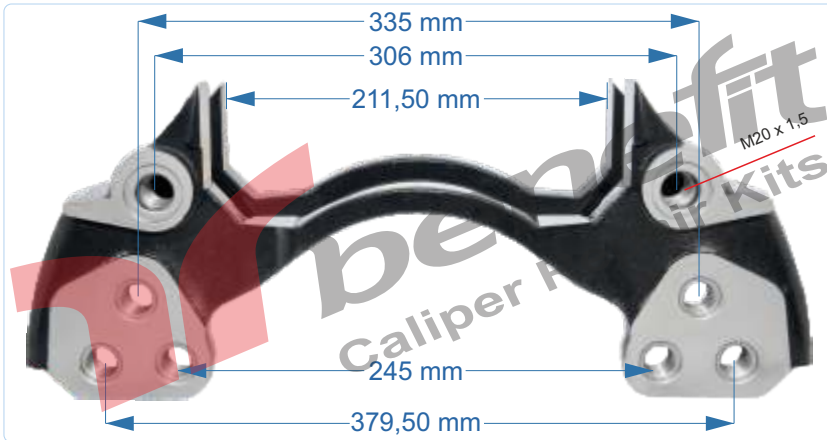

VEHICLES	VOLVO : 3095664		
ARC NO	DESCRIPTION OF GOODS	DIMENSION	PCS
30523	Caliper Carrier		1

PART NO	30524	Caliper Carrier
OEM NO	BDA429