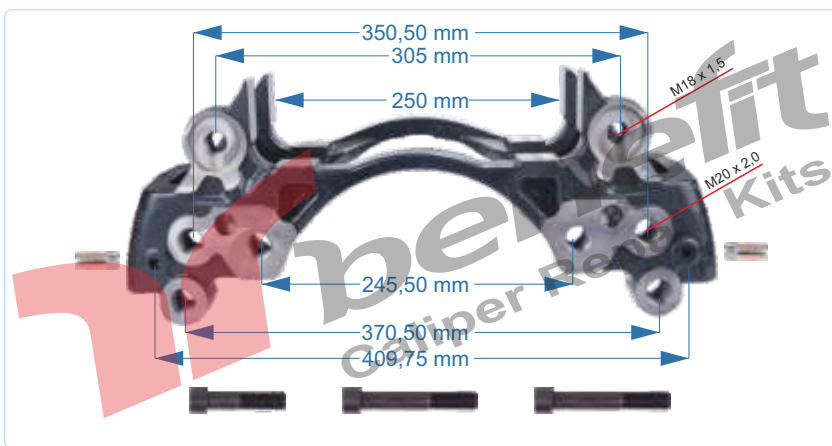

VEHICLES DAF 0883186

ARC NO	DESCRIPTION OF GOODS	DIMENSION	PCS
30506	Caliper Carrier		1
3035	Caliper Bolt	M18 x 1,50 x 120 mm	1
3026	Caliper Bolt	M18 x 1,50 x 80 mm	1

PART NO 30508 **Caliper Carrier**

OEM NO MCK1322 - MCK1297 - 63827466 **VOLVO / RENAULT 440**