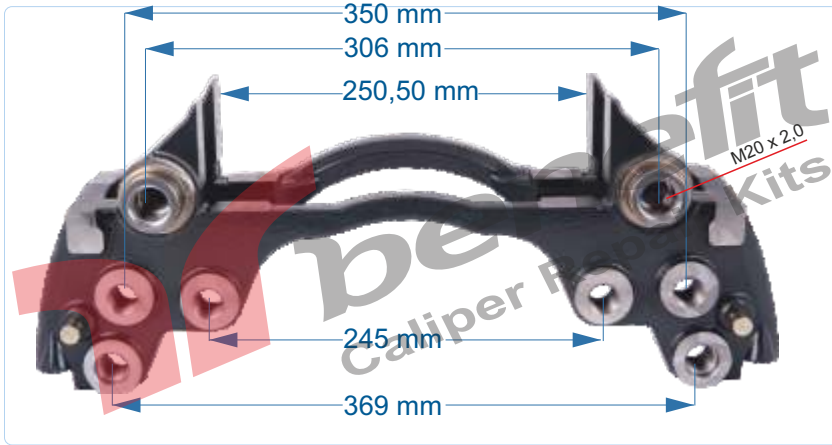

PART NO 30505 **Caliper Carrier**

OEM NO 68322778 **VOLVO D DUCO**