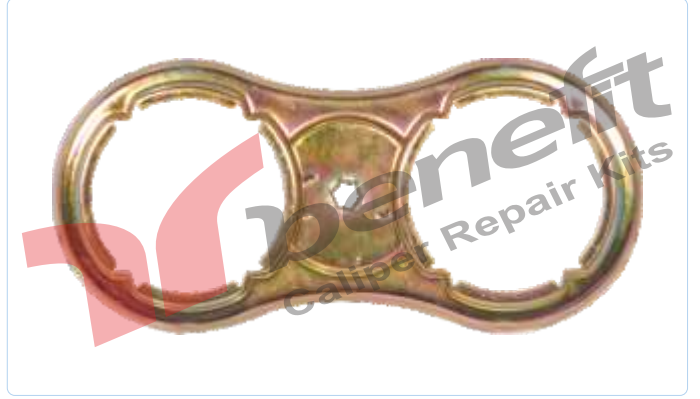

OEM NO **----**

VEHICLES **----**

PART NO **3681** Caliper Ipat Retainer Repair Kit

OEM NO **MCK1262**

VEHICLES **MAN 81.50822.0007 - RENAULT 0503 128 759**

PART NO **3504** Shim For Calibration Gear

OEM NO **68321678PK10**