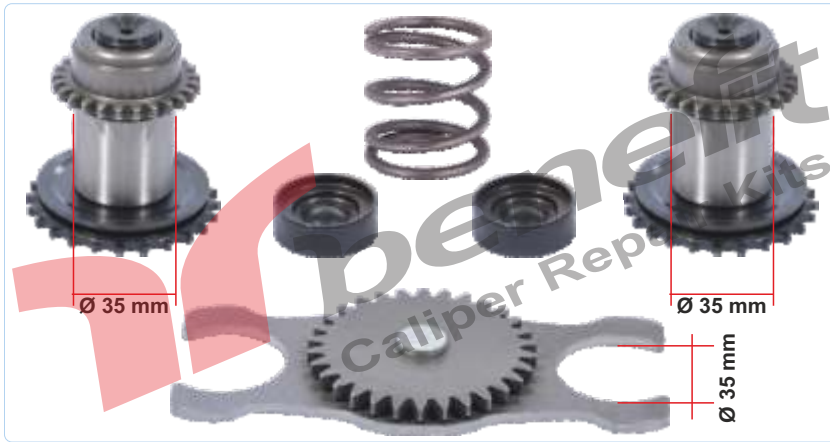

VEHICLES			
ARC NO	DESCRIPTION OF GOODS	DIMENSION	PCS
3506	Calibration Gear R	Ø 35 mm	2
3505	Calibration Shaft Gear	Ø 35 mm	1
8013	Plug		2
5040	Spring		1

PART NO 3508-1 **Calibration Gear L**
OEM NO -----