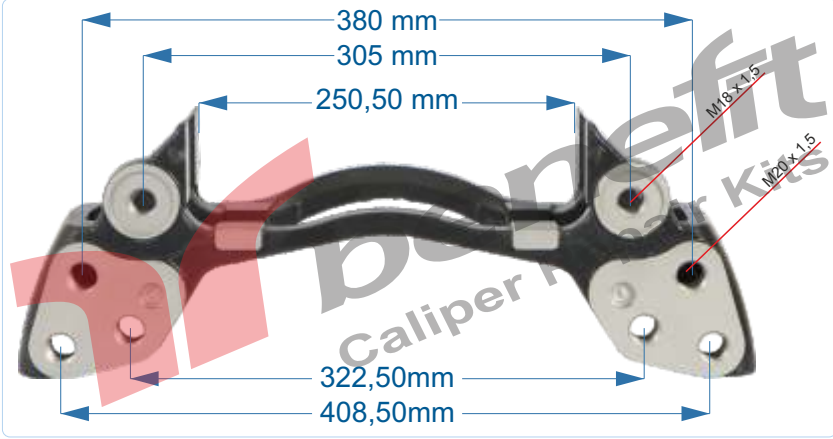

PART NO	30534	Caliper Carrier
OEM NO	-----	FORD CARGO