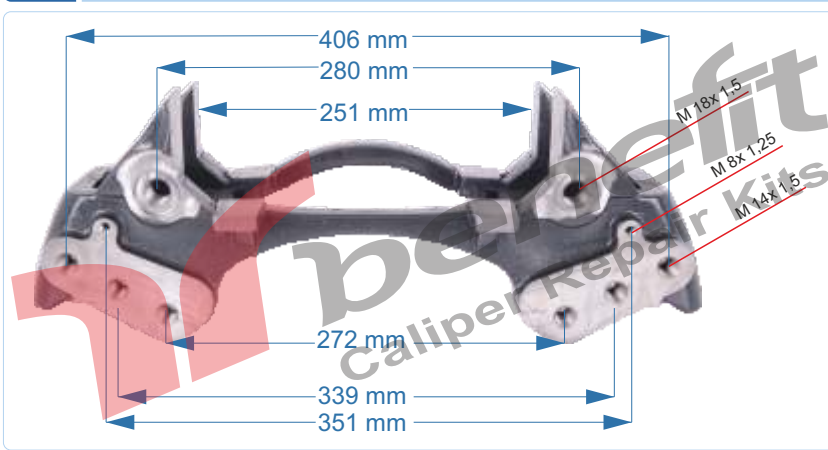

PART NO	30500	Caliper Carrier
OEM NO	68323539	VOLVO C DUCO

VEHICLES	----		
ARC NO	DESCRIPTION OF GOODS	DIMENSION	PCS
30500	Caliper Carrier		1

PART NO	30501	Caliper Carrier
OEM NO	BDA443	MB 403 BUS

VEHICLES	----		
ARC NO	DESCRIPTION OF GOODS	DIMENSION	PCS
30501	Caliper Carrier		1