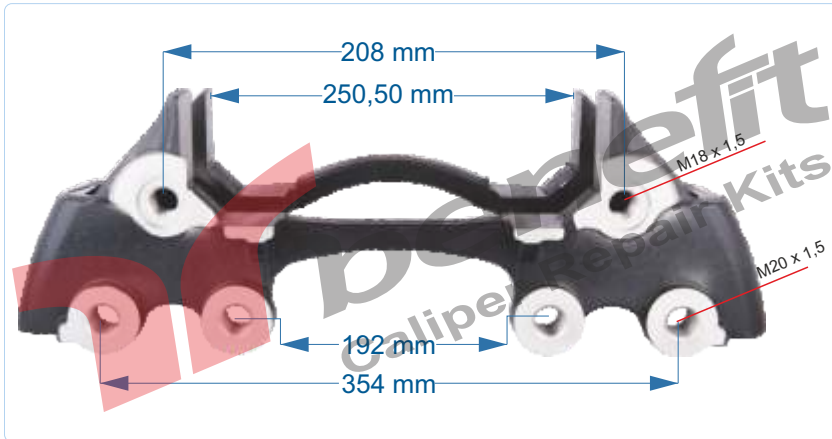

PART NO	30516	Caliper Carrier
OEM NO	----	RENAULT PREMIUM