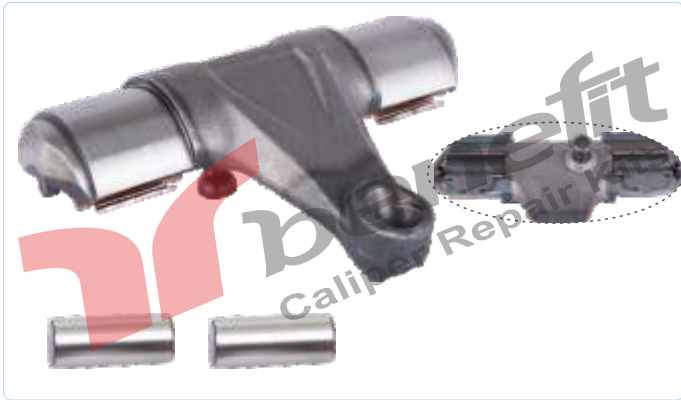

VEHICLES ----

PART NO 3640 **Caliper Ipat Retainer Repair Kit**
OEM NO MCK1174