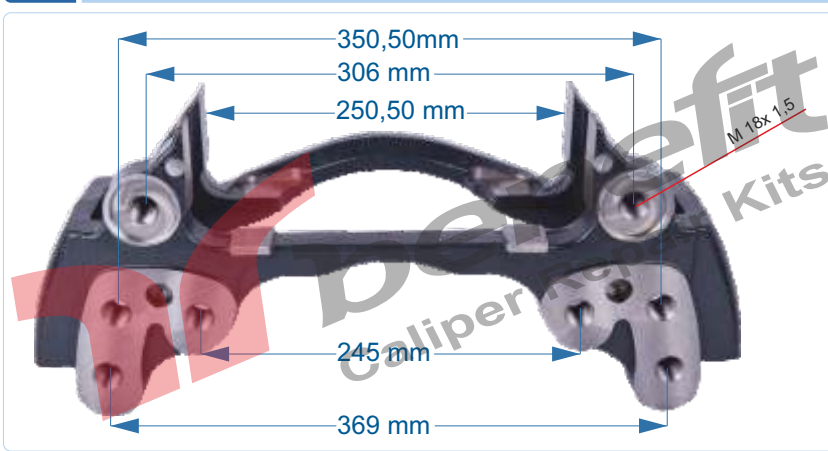

VEHICLES	----		
ARC NO	DESCRIPTION OF GOODS	DIMENSION	PCS
30501	Caliper Carrier		1

PART NO	30502	Caliper Carrier
OEM NO	68323673 - 68323675 - 68323676 - 3215D1720	RENAULT 420