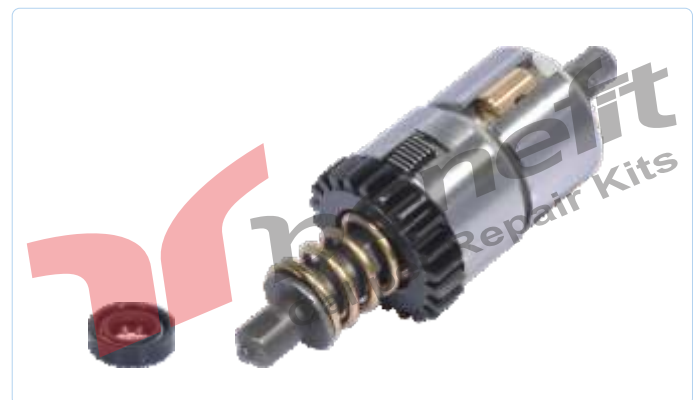

VEHICLES VOLVO 3092265 - 85102095 - 20424072 - 20424074