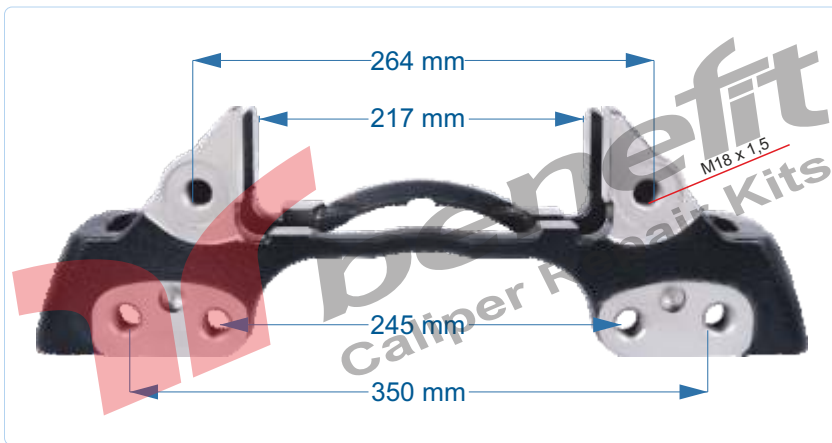

PART NO	30518	Caliper Carrier
OEM NO	MCK1384	ROR AXLE