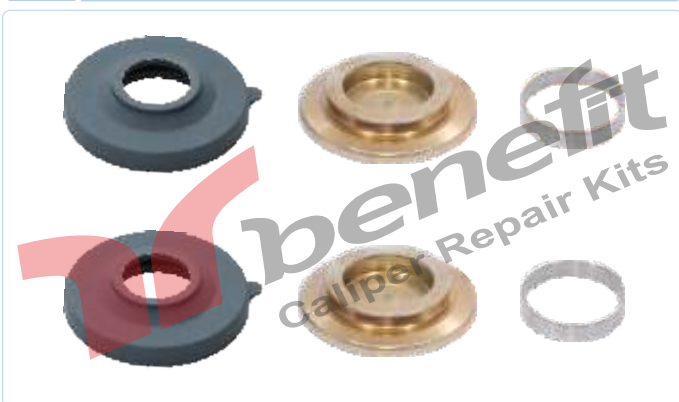

VEHICLES -----

PART NO 3592 **Caliper Repair Kit**
OEM NO MCK1309