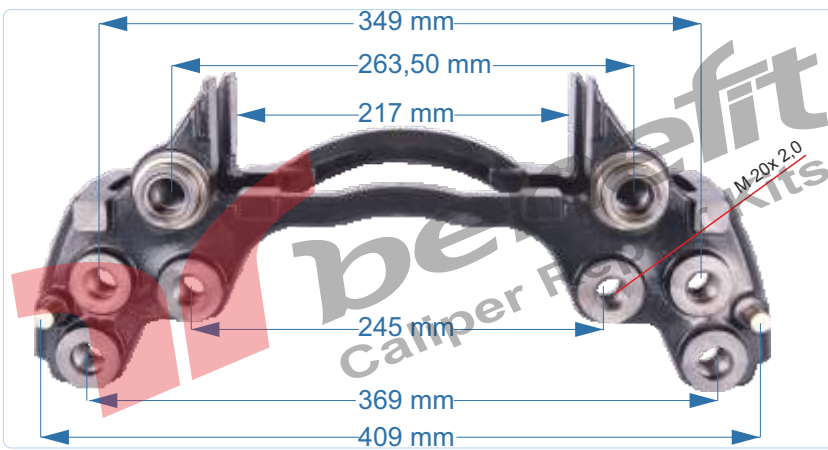

PART NO	30500	Caliper Carrier
OEM NO	68323539	VOLVO C DUCO

VEHICLES	----		
ARC NO	DESCRIPTION OF GOODS	DIMENSION	PCS
30500	Caliper Carrier		1

PART NO	30501	Caliper Carrier
OEM NO	BDA443	MB 403 BUS

VEHICLES	----		
ARC NO	DESCRIPTION OF GOODS	DIMENSION	PCS
30501	Caliper Carrier		1