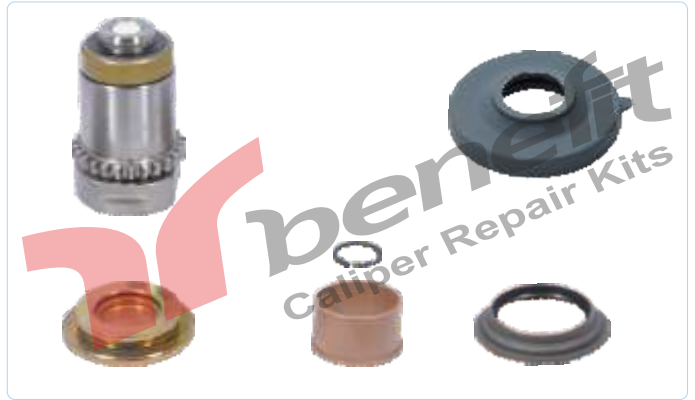

VEHICLES VOLVO 3092280

PART NO 3530 **Caliper Gasket Set**
OEM NO SJ4105 - 68322774PK4

VEHICLES VOLVO 3092269 - 3092274

PART NO 3534 **Calibration Mechanism Set L**
OEM NO MCK1236

VEHICLES VOLVO 3092262

PART NO 3536 **Calibration Mechanism Set L**
OEM NO -----