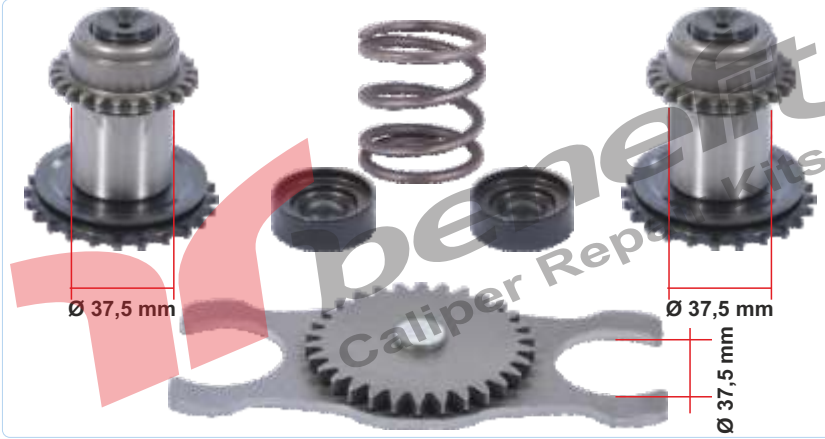

PART NO 3508-1 **Calibration Gear L**
OEM NO -----

VEHICLES			
ARC NO	DESCRIPTION OF GOODS	DIMENSION	PCS
3507	Calibration Gear L	Ø 35 mm	2
3505	Calibration Shaft Gear	Ø 35 mm	1
8013	Plug		2
5040	Spring		1

PART NO 3506 **Calibration Gear R**
OEM NO -----

VEHICLES -----

PART NO 3507 **Calibration Gear L**
OEM NO -----

VEHICLES -----

PART NO 3505 **Calibration Shaft Gear**
OEM NO -----

VEHICLES -----

PART NO 3729 **Calibration Gear Bushing**
OEM NO -----

VEHICLES -----

PART NO 3512 **Calibration Gear R**
OEM NO -----

ARC NO	DESCRIPTION OF GOODS	DIMENSION	PCS
3510	Calibration Gear R	Ø 37,5 mm	2
3509	Calibration Shaft Gear	Ø 37,5 mm	1
8013	Plug		2
5040	Spring		1