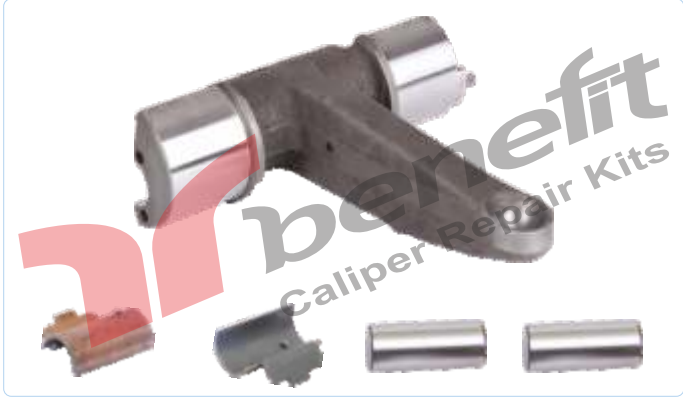

VEHICLES -----

PART NO 3511 **Calibration Gear L**
OEM NO -----

VEHICLES -----

PART NO 3509 **Calibration Shaft Gear**
OEM NO -----

VEHICLES -----

PART NO 3730 **Calibration Gear Bushing**
OEM NO -----

VEHICLES -----

ELSA
SERIES

PART NO **3775** Caliper Leveller R

OEM NO -----

VEHICLES -----

PART NO **3515** Caliper Leveller R

OEM NO -----

VEHICLES -----

PART NO **3524-1** Caliper Spring Set R