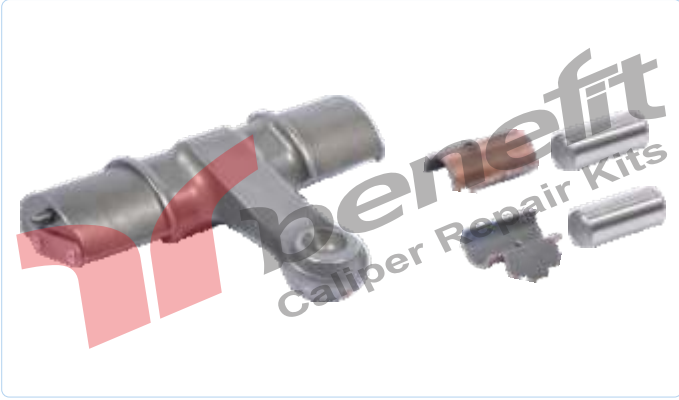

VEHICLES VOLVO 21109754 - 85109976 - 3092259

PART NO 3545 **Caliper Leveller R**
OEM NO -----