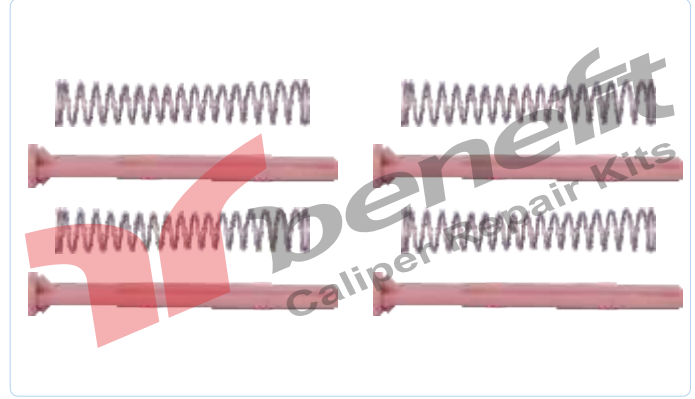

VEHICLES -----

PART NO 3784 **Caliper Indicator Bar**
OEM NO KIT225207