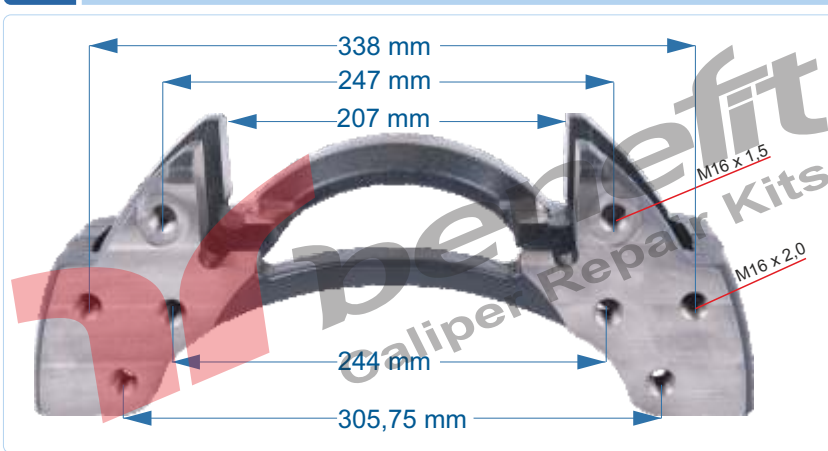

VEHICLES	MAN 35.5030.75526		
ARC NO	DESCRIPTION OF GOODS	DIMENSION	PCS
30502	Caliper Carrier		1

PART NO	30504	Caliper Carrier
OEM NO	MCK1185	ROR AXLE