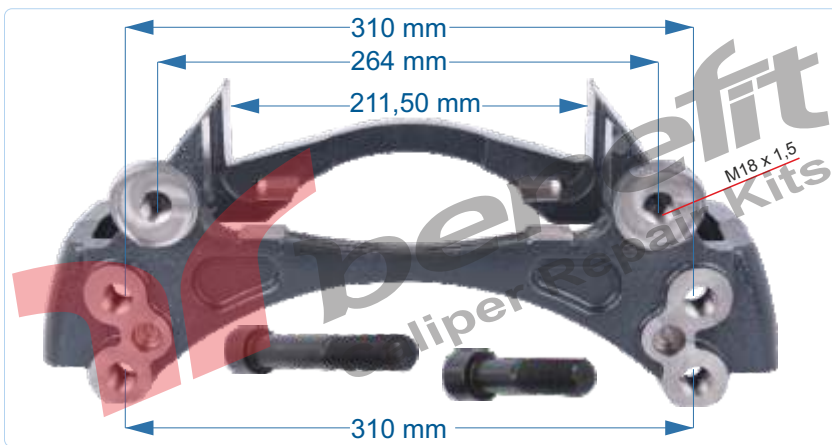

VEHICLES VOLVO 3092253 - DAF 1489072

ARC NO	DESCRIPTION OF GOODS	DIMENSION	PCS
30505	Caliper Carrier		1

PART NO 30507 **Caliper Carrier**

OEM NO MCK1252 **ROR AXLE**