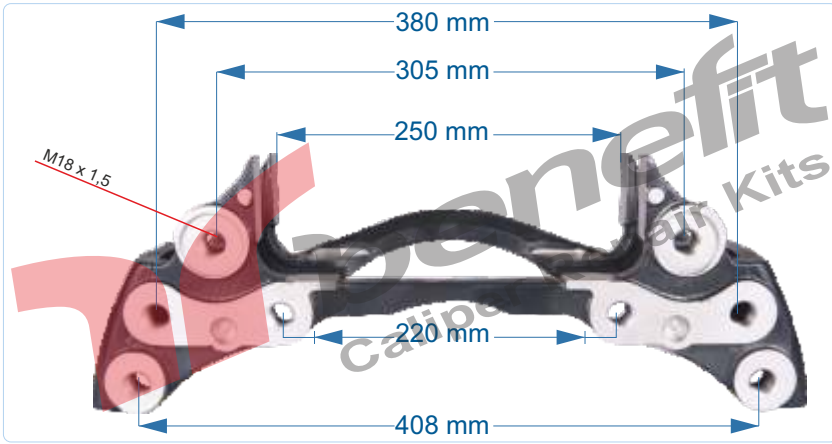

PART NO	30511	Caliper Carrier
OEM NO	MCK1146	ROR AXLE