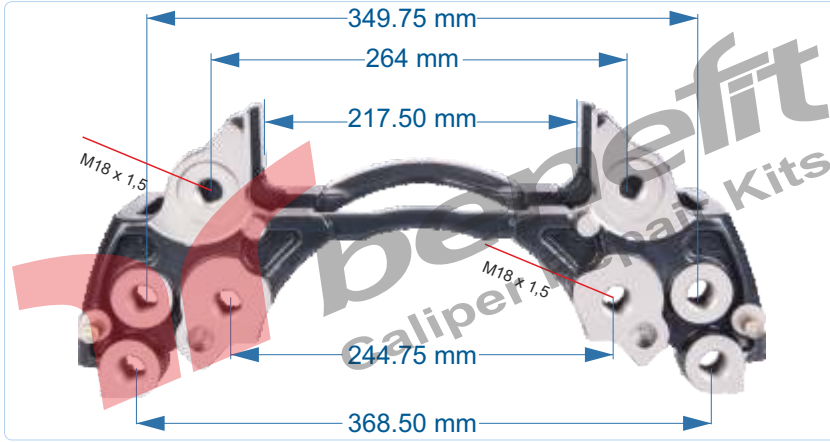

PART NO	30540	Caliper Carrier
OEM NO	-----	

VEHICLES	-----		
ARC NO	DESCRIPTION OF GOODS	DIMENSION	PCS
30540	Caliper Carrier		1