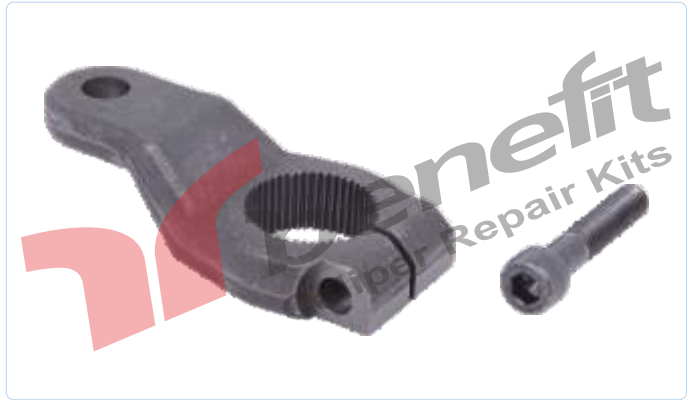

VEHICLES DENNIS 6565645 - 6464646