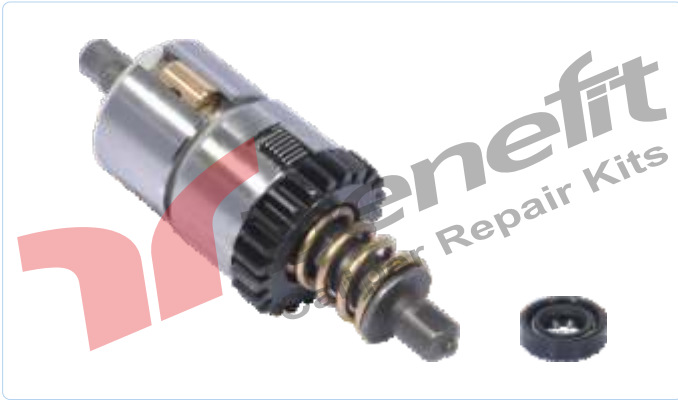

VEHICLES VOLVO 3092266 - 85102096 - 20424075

PART NO 3526 **Calibration Mechanism Front R-L**
OEM NO MCK1113 - SJ4110