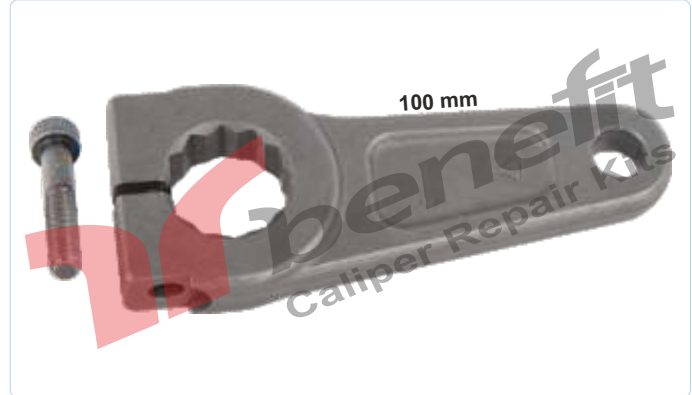

VEHICLES DAF 1675766 - FRUEHAUF CF103650 - MAN N2509990223 - ERF STRMCK1161
ASTRA 98133540AS - RENAULT 5021 139 151 - 5021 170 883

PART NO 3817 **Caliper Shaft Level**
OEM NO MCK1164