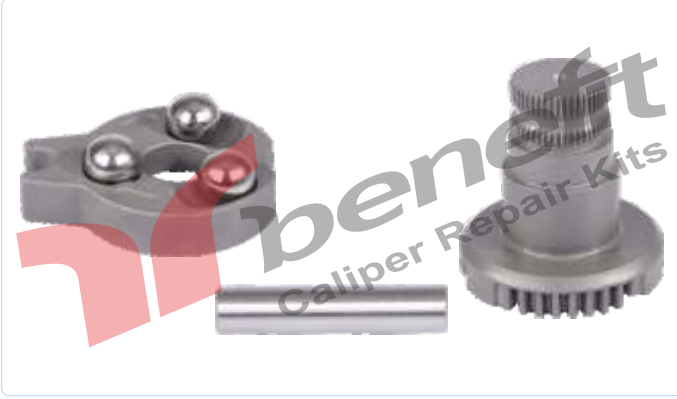

PART NO 3609 **Caliper Shaft Set R**
OEM NO MCK1022-MCK1152

VEHICLES NISSAN 069030040 - VOLVO 85104828 - DENNIS 6553784

PART NO 3561 **Caliper Mechanism Gear R**
OEM NO SJ4074