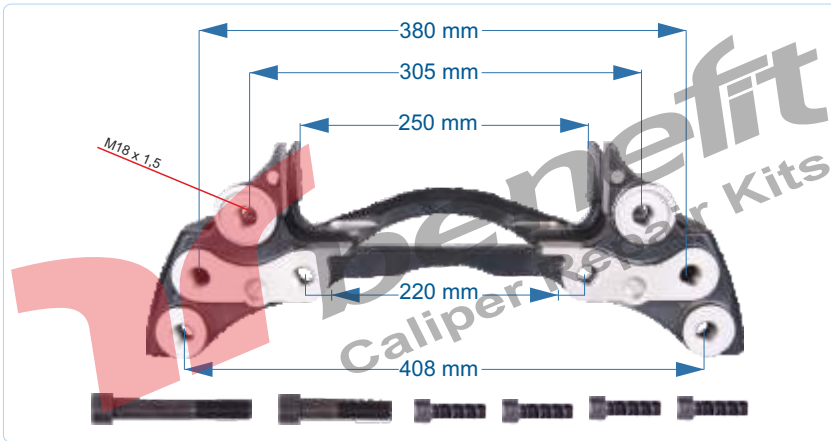

VEHICLES	VOLVO : 85107910 MAN : 35503075503 RENAULT : 5001 858 713		
ARC NO	DESCRIPTION OF GOODS	DIMENSION	PCS
30530	Caliper Carrier		1
3013	Caliper Bolt	M16x1,5x40	4

PART NO	30532	Caliper Carrier
OEM NO	MCK1138