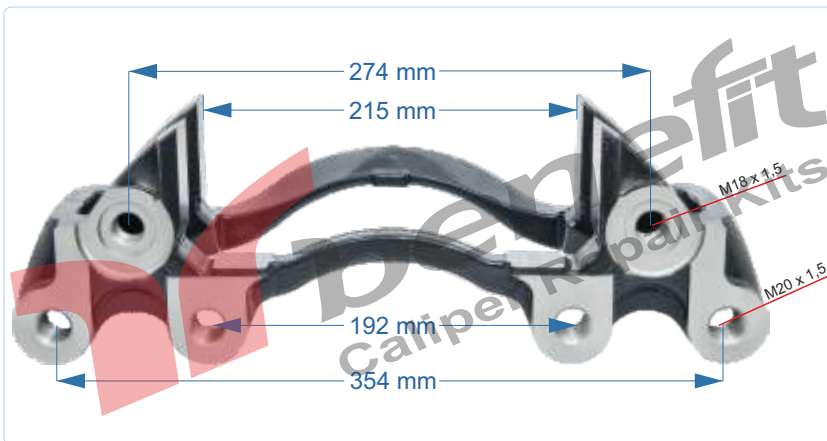

VEHICLES	----		
ARC NO	DESCRIPTION OF GOODS	DIMENSION	PCS
30524	Caliper Carrier		1

PART NO	30525	Caliper Carrier
OEM NO	68321433