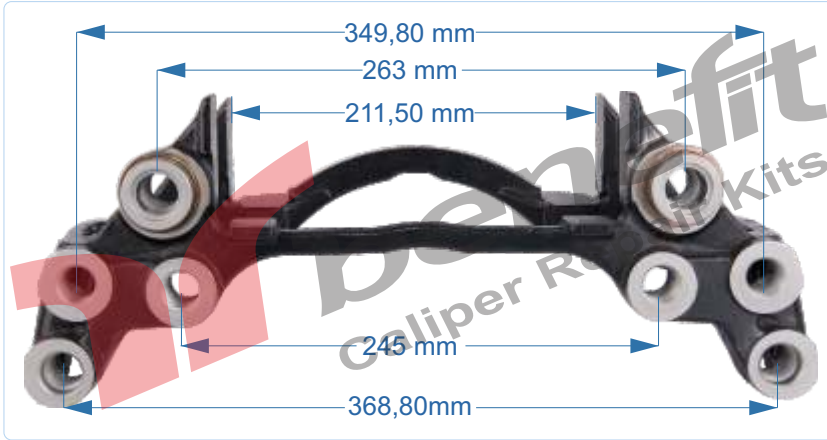

PART NO	30523	Caliper Carrier
OEM NO	68323546