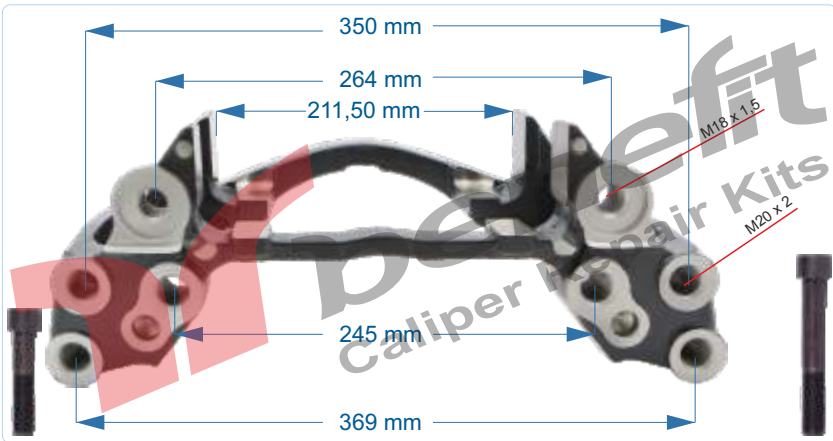

VEHICLES	VOLVO : 85109883		
ARC NO	DESCRIPTION OF GOODS	DIMENSION	PCS
30536	Caliper Bridge		1
3025	Caliper Bridge Bolt	M16 x 1,50 x 40 mm	4

PART NO	30539	Caliper Carrier
OEM NO	MCK1321 - 68325353