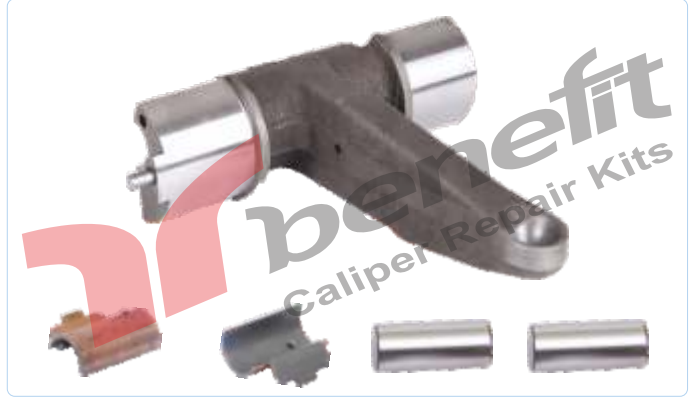

ELSA
SERIES

PART NO **3775** Caliper Leveller R

OEM NO -----

VEHICLES -----

PART NO **3515** Caliper Leveller R

OEM NO -----

VEHICLES -----

PART NO **3524-1** Caliper Spring Set R

OEM NO -----

VEHICLES -----

PART NO **3524** Caliper Spring R

OEM NO -----

VEHICLES -----

PART NO **3776** Caliper Leveller L

OEM NO -----

VEHICLES -----

PART NO **3516** Caliper Leveller L

OEM NO -----

VEHICLES -----

PART NO **3525-1** Caliper Spring Set L

OEM NO -----

VEHICLES -----

PART NO **3525** Caliper Spring L

OEM NO -----