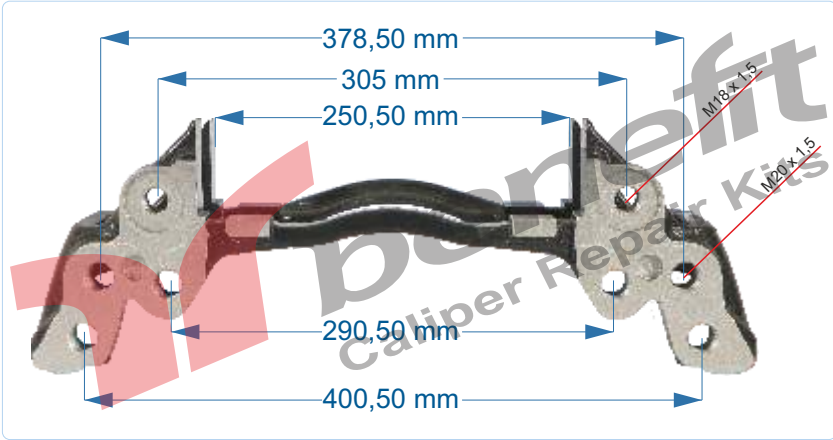

VEHICLES	-----		
ARC NO	DESCRIPTION OF GOODS	DIMENSION	PCS
30534	Caliper Carrier		1

PART NO	30535	Caliper Carrier
OEM NO	-----	FORD CARGO