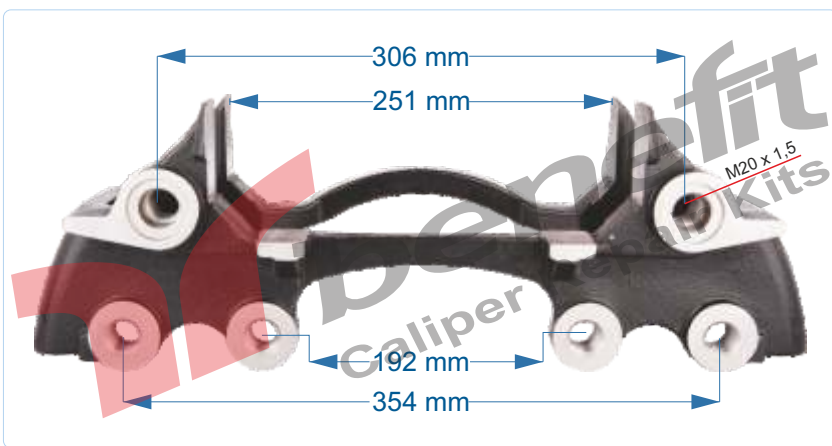

VEHICLES	-----		
ARC NO	DESCRIPTION OF GOODS	DIMENSION	PCS
30514	Caliper Carrier		1

PART NO	30515	Caliper Carrier
OEM NO	-----	RENAULT MIDLINER 210