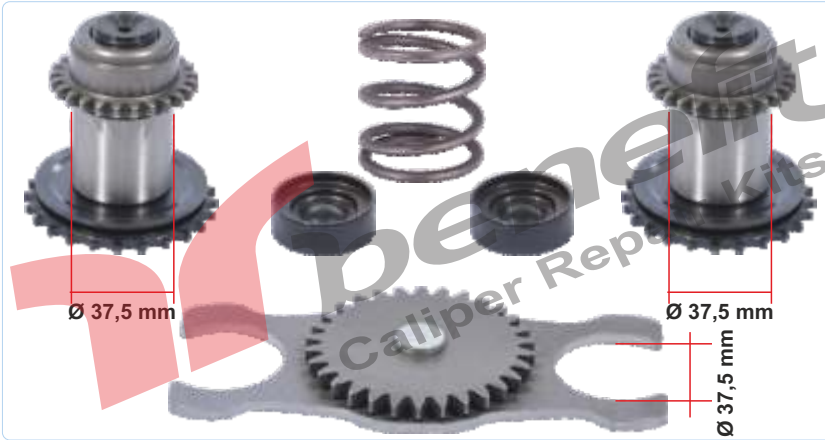

ARC NO	DESCRIPTION OF GOODS	DIMENSION	PCS
3510	Calibration Gear R	Ø 37,5 mm	2
3509	Calibration Shaft Gear	Ø 37,5 mm	1
8013	Plug		2
5040	Spring		1

PART NO 3512-1 **Calibration Gear L**
OEM NO -----