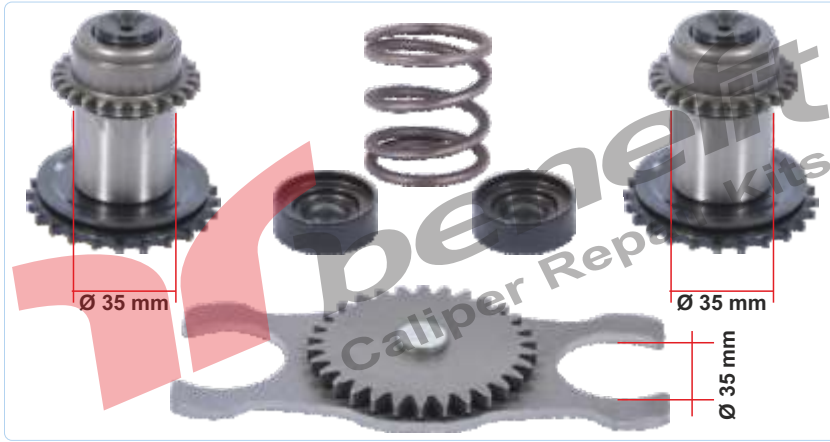

PART NO	3502	Caliper Guide & Repair Kit
OEM NO	-----	

VEHICLES	-----		
ARC NO	DESCRIPTION OF GOODS	DIMENSION	PCS
2013	Caliper Pin	Ø 35x135 mm	1
2015	Caliper Pin	Ø 28,5x110 mm(W.B)	1
3011	Pin Bolt	M20x1,5x150 mm	1
1021	Dust Cover		2
1065	Dust Cover		2
4009	Bushing	Ø 35x39x30 mm	2
7009	Bolt Plug	Ø 44x28,5 mm	2
4011	Caliper Ring	Ø 39x37/36x15 mm	1
4010	Caliper Ring	Ø 40x31x20 mm	1
1023	Rubber Bush		1

PART NO	3503	Caliper Guide & Repair Kit
OEM NO	MCK1103	

VEHICLES	MAN 81.50802.6022		
ARC NO	DESCRIPTION OF GOODS	DIMENSION	PCS
2013	Caliper Pin	Ø 35x135 mm	1
2015	Caliper Pin	Ø 28,5x110 mm(W.B)	1
3011	Pin Bolt	M20x1,5x150 mm	1
1065	Dust Cover		2
4009	Bushing	Ø 35x39x30 mm	2
7009	Bolt Plug	Ø 44x28,5 mm	2
4011	Caliper Ring	Ø 39x37/36x15 mm	2
1023	Rubber Bush		1
4010	Caliper Ring	Ø 40x31x20 mm	1

PART NO 3508 **Calibration Gear R**
OEM NO -----

VEHICLES			
ARC NO	DESCRIPTION OF GOODS	DIMENSION	PCS
3506	Calibration Gear R	Ø 35 mm	2
3505	Calibration Shaft Gear	Ø 35 mm	1
8013	Plug		2
5040	Spring		1