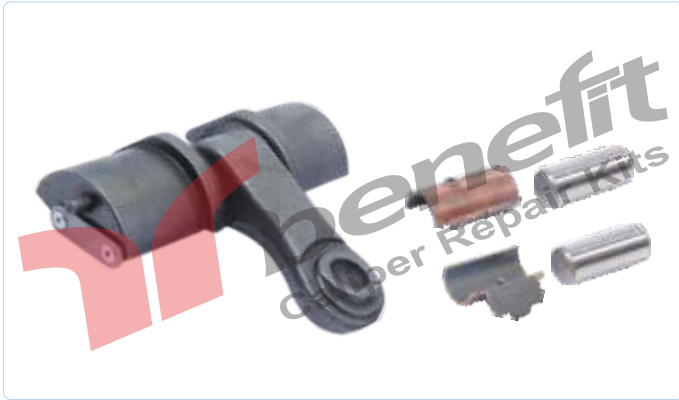

VEHICLES -----

PART NO 3677 **Caliper Leveller Kit L**
OEM NO MCK1127