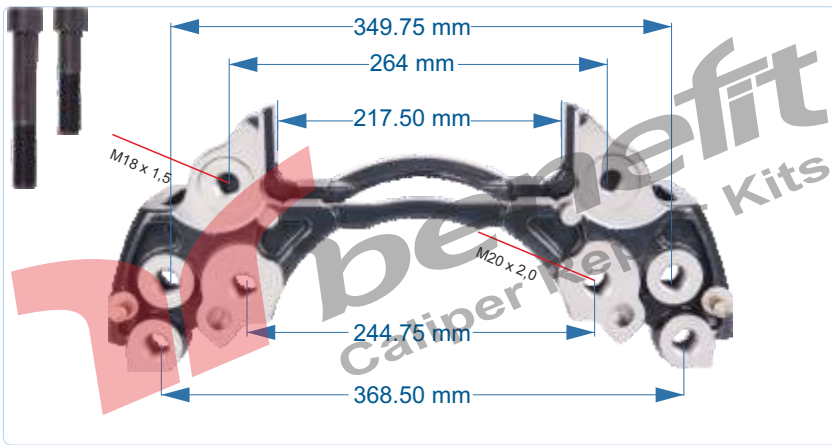

VEHICLES	IVECO : 503130937		
ARC NO	DESCRIPTION OF GOODS	DIMENSION	PCS
30511	Caliper Carrier		1

PART NO	30513	Caliper Carrier
OEM NO	MCK1319 - 68327462	VOLVO FH16