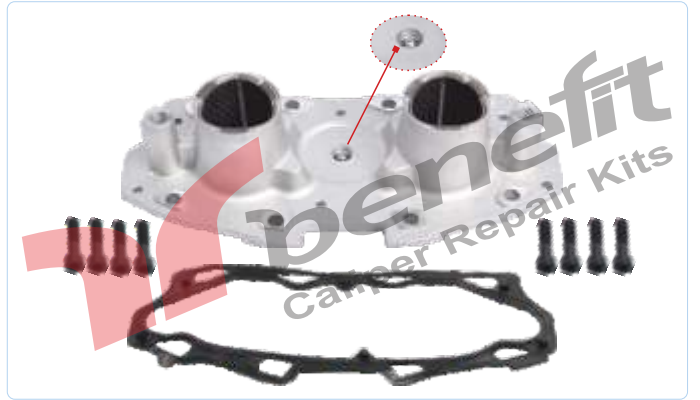

VEHICLES ----

PART NO 3830 **Calibration Mechanism Cover**

OEM NO ----