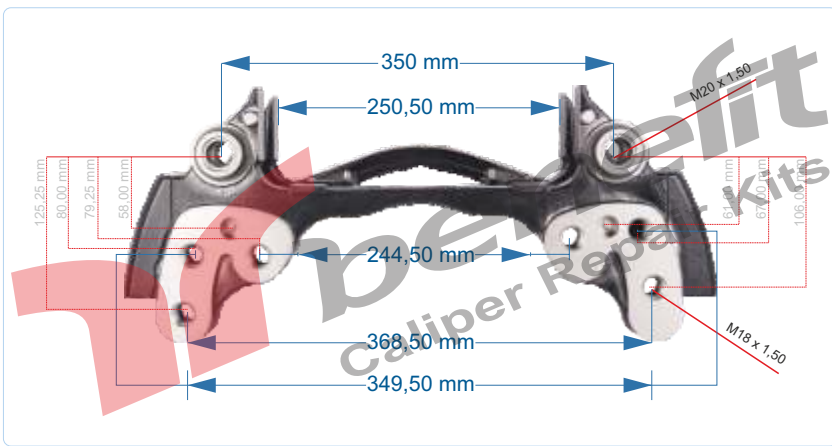

VEHICLES	VOLVO 85109887 - RENAULT 5001 866 988		
ARC NO	DESCRIPTION OF GOODS	DIMENSION	PCS
30512	Caliper Carrier		1
3035	Pin Bolt	M18 x 1,50 x 120 mm	1
3026	Pin Bolt	M18 x 1,50 x 80 mm	1

PART NO	30514	Caliper Carrier
OEM NO	-----	RENAULT 380-400