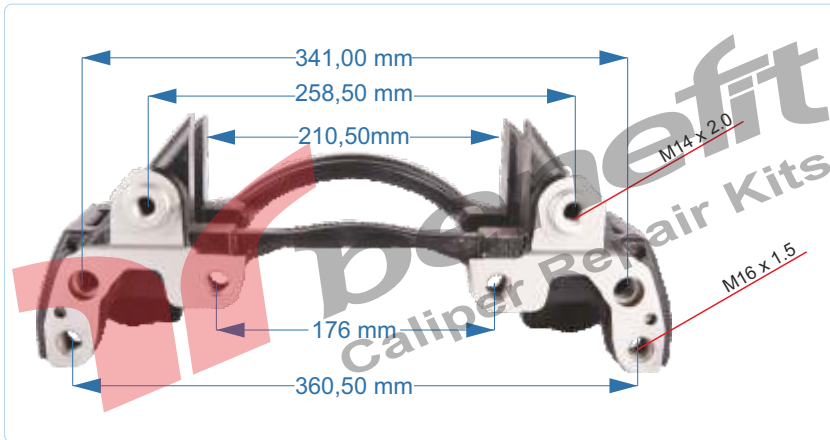

VEHICLES			
ARC NO	DESCRIPTION OF GOODS	DIMENSION	PCS
40504	Caliper Carrier		1

PART NO	40505	Caliper Carrier
OEM NO	----	SAF AXLE