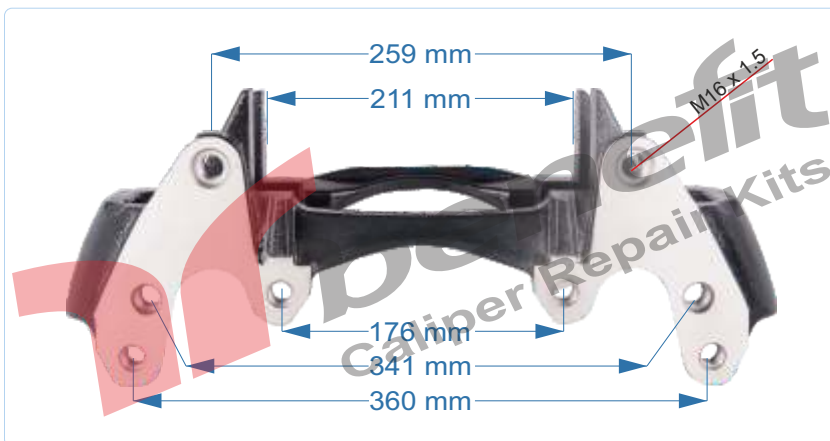

PART NO	<b>40507</b>	Caliper Carrier
OEM NO	----	JUST AXLE

VEHICLES			
ARC NO	DESCRIPTION OF GOODS	DIMENSION	PCS
JUST JAE0250410006			
40507	Caliper Carrier		1