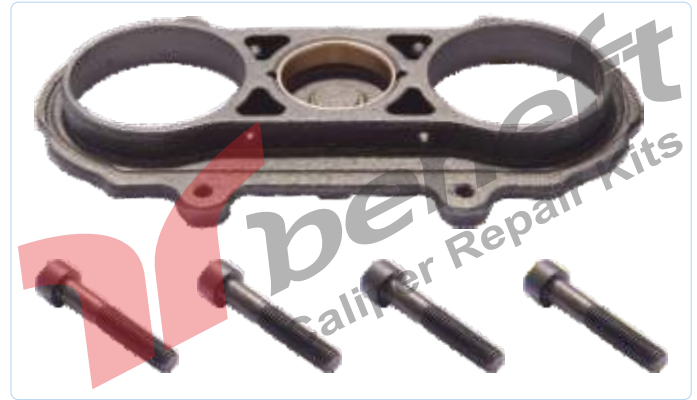

VEHICLES -----

PART NO **4541** Caliper Leveller Pin  
OEM NO ----- MARK IV

VEHICLES -----

PART NO **4544** Caliper Washer Repair Set  
OEM NO ----- MARK IV

VEHICLES -----

PART NO **4537** Caliper Bridge Assembly Set  
OEM NO ----- MARK IV

VEHICLES -----

PART NO **4520** Caliper Adjusting Gear  
OEM NO ----- MARK IV

VEHICLES -----

PART NO **4533** Caliper Synchronisation Set  
OEM NO ----- MARK IV

VEHICLES -----

PART NO **4527** Caliper Mechanism  
OEM NO ----- MARK IV

VEHICLES -----

PART NO **4536** Caliper Bridge Assembly  
OEM NO ----- MARK IV

VEHICLES -----

PART NO **4534** Caliper Cover Cast Iron  
OEM NO ----- MARK IV

VEHICLES -----

PART NO **4532** Caliper Mechanism  
OEM NO ----- MARK IV