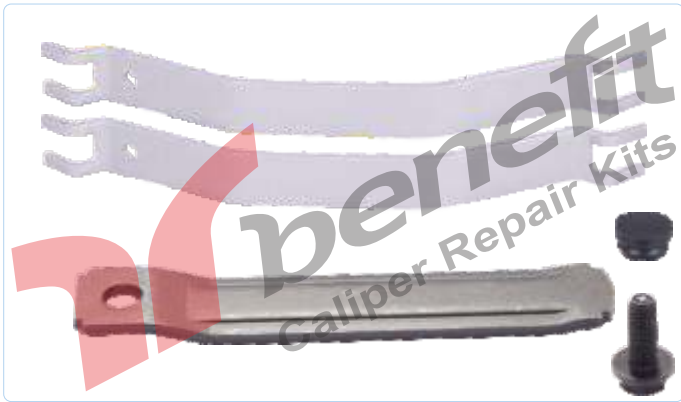

VEHICLES -----

PART NO **4528** Caliper Mechanism  
OEM NO ----- MARK IV

VEHICLES -----

MARK  
SERIES

PART NO	<b>4564</b>	Caliper Cover Cast Iron
OEM NO	----	MARK IV

VEHICLES	----
----------	------

PART NO	<b>4614</b>	Caliper Ipat Retainer
OEM NO	91216	MARK II-III-IV