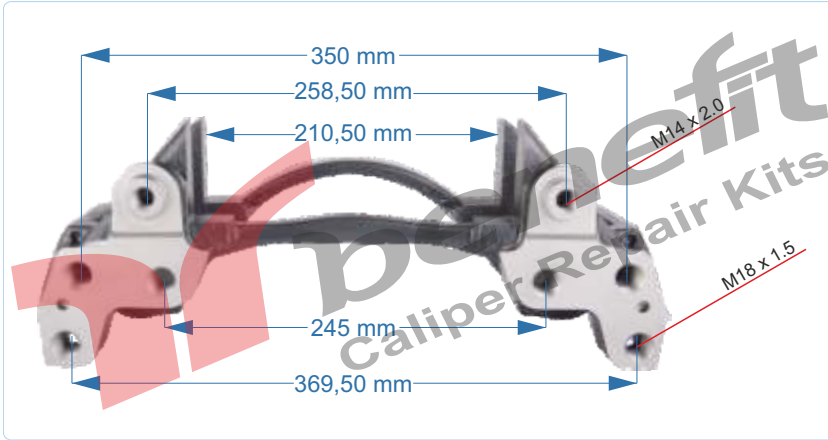

# HALDEX SERIES

232...259

[www.benefitauto.com.tr](http://www.benefitauto.com.tr)

/benefitcaliper

PART NO	<b>40500</b>	Caliper Carrier
OEM NO	-----	VOLVO SERIES

VEHICLES			
ARC NO	DESCRIPTION OF GOODS	DIMENSION	PCS
40500	Caliper Carrier		1