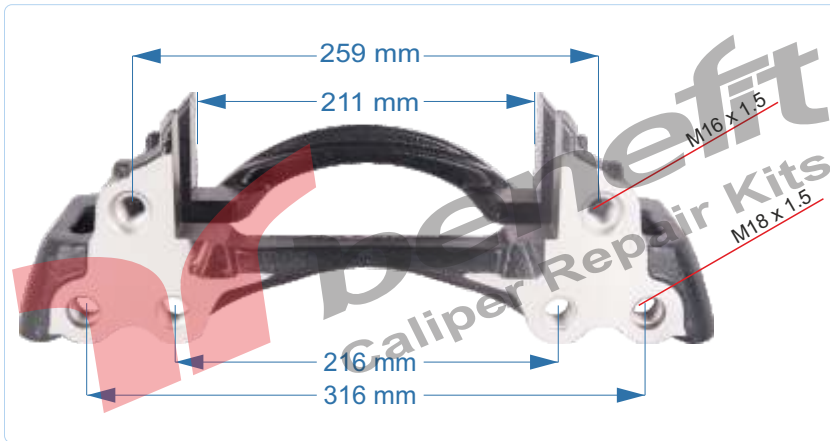

VEHICLES			
ARC NO	DESCRIPTION OF GOODS	DIMENSION	PCS
40505	Caliper Carrier		1

PART NO	40506	Caliper Carrier
OEM NO	----	SAF AXLE