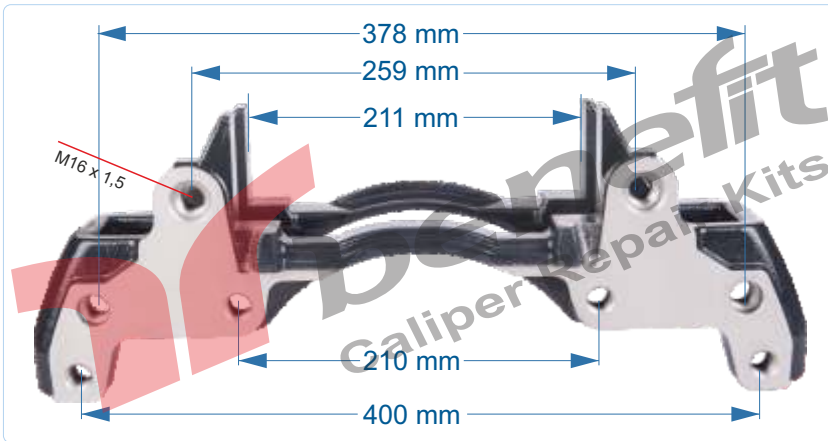

VEHICLES			
ARC NO	DESCRIPTION OF GOODS	DIMENSION	PCS
40501	Caliper Carrier		1

PART NO	40502	Caliper Carrier
OEM NO	-----	SAF SERIES