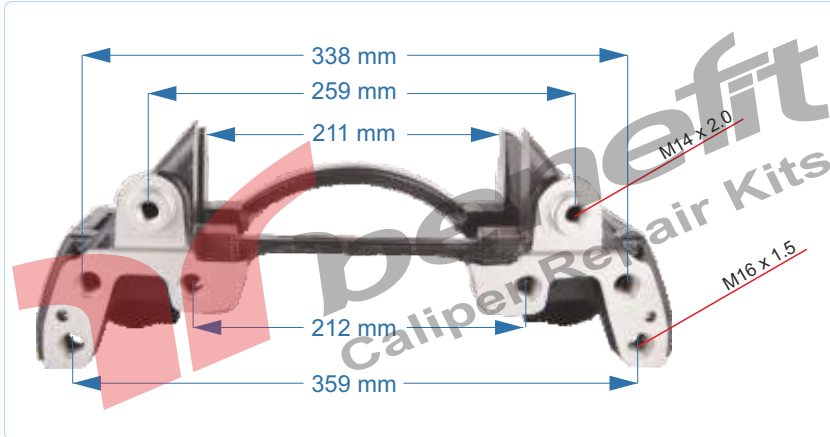

PART NO	40504	Caliper Carrier
OEM NO	----	BPW AXLE