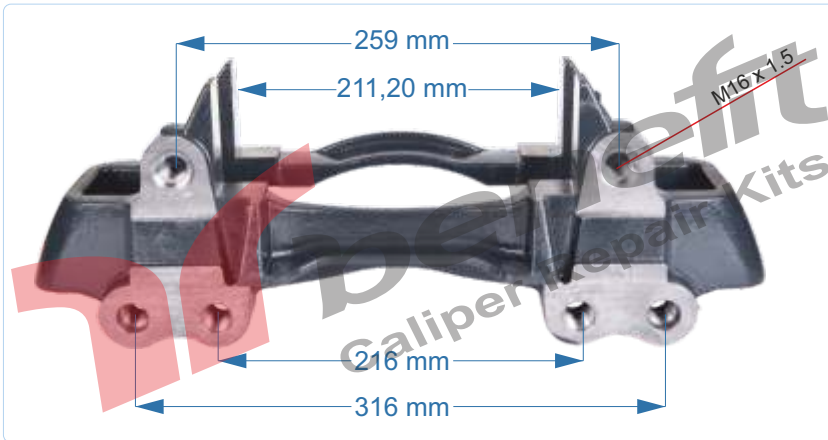

VEHICLES			
ARC NO	DESCRIPTION OF GOODS	DIMENSION	PCS
40500	Caliper Carrier		1

PART NO	40501	Caliper Carrier
OEM NO	-----	SAF SERIES