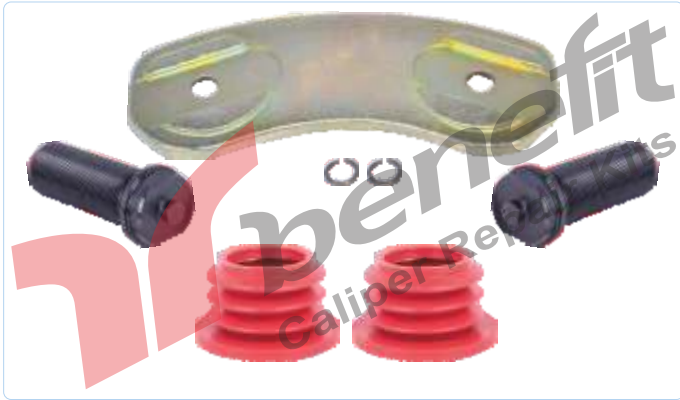

**VEHICLES** -----

**PART NO** 4556 **Caliper Repair Kit**  
**OEM NO** 87405 **MARK II-III**

**VEHICLES** SAF 3.434.3852.00

**PART NO** 4606 **Caliper Repair Kit**  
**OEM NO** 89723 **MARK II-III-IV**

**VEHICLES** -----

**PART NO** 4608 **Caliper Plug Kit**  
**OEM NO** 89925 **MARK II-III-IV**

**VEHICLES** -----

**PART NO** 4503 **Caliper Repair Kit**  
**OEM NO** ----- **MARK IV**

**VEHICLES** -----

**PART NO** 4510 **Caliper Repair Kit**  
**OEM NO** 89927 **MARK IV**

**VEHICLES** -----

PART NO **4609** Caliper Repair Kit  
OEM NO **94663** MARK II-III

VEHICLES -----

PART NO **4611** Caliper Repair Kit  
OEM NO **94664** MARK IV

VEHICLES -----

PART NO **4504** Caliper Brake Lining Plate  
OEM NO ----- MARK IV

VEHICLES -----

PART NO **4516** Caliper Brake Lining Plate Set  
OEM NO ----- MARK IV

VEHICLES -----

PART NO **4610** Caliper Repair Kit  
OEM NO **94662** MARK IV

VEHICLES -----

PART NO **4612** Caliper Repair Kit  
OEM NO **92731** MARK IV