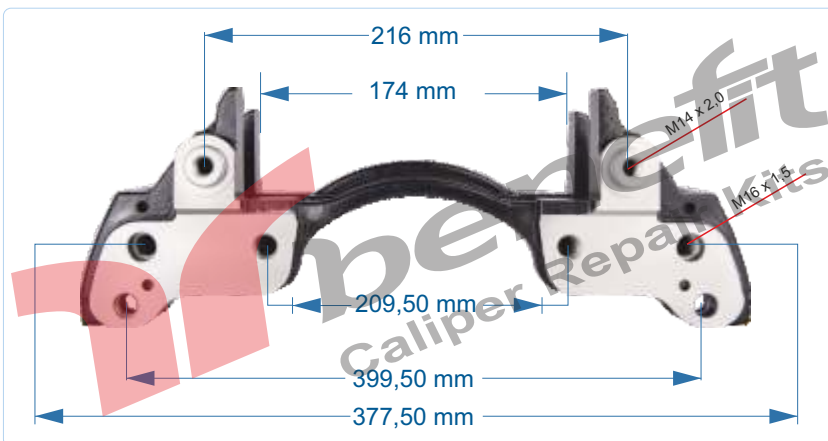

VEHICLES			
ARC NO	DESCRIPTION OF GOODS	DIMENSION	PCS
40502	Caliper Carrier		1

PART NO	40503	Caliper Carrier
OEM NO	-----	MARK IV SERIES