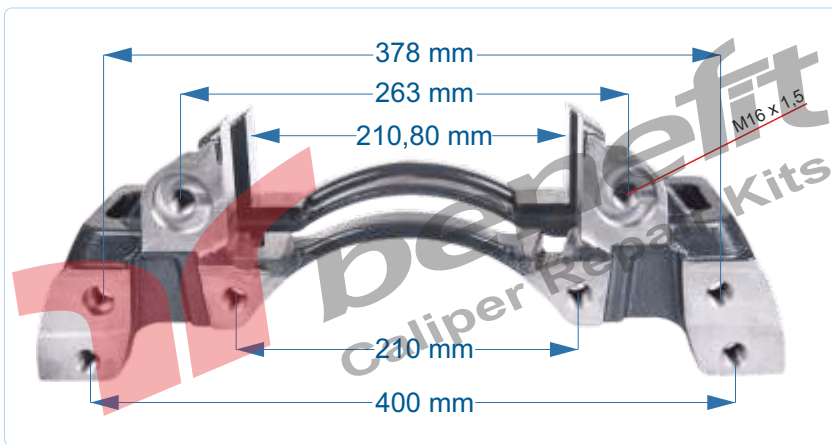

VEHICLES	----		
ARC NO	DESCRIPTION OF GOODS	DIMENSION	PCS
20507	Caliper Carrier - L		1

PART NO	20509	Caliper Carrier R
OEM NO	----	SAF AXLE