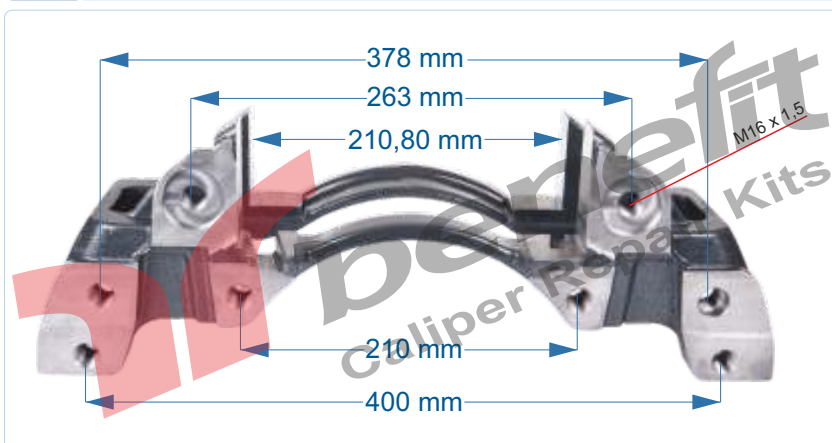

VEHICLES	----		
ARC NO	DESCRIPTION OF GOODS	DIMENSION	PCS
20509	Caliper Carrier R		1

PART NO	20510	Caliper Carrier L
OEM NO	----