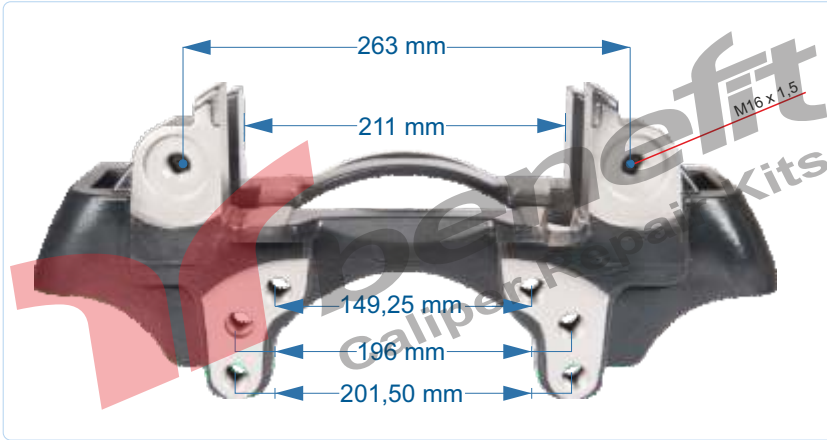

PART NO	20510	Caliper Carrier L
OEM NO	----	

VEHICLES	----		
ARC NO	DESCRIPTION OF GOODS	DIMENSION	PCS
20510	Caliper Carrier - L		1

PART NO	20511	Caliper Carrier R
OEM NO	640.225.031.0	SCHMITZ AXLE

VEHICLES	SCHMITZ SCB 1035 095		
ARC NO	DESCRIPTION OF GOODS	DIMENSION	PCS
20511	Caliper Carrier - R		1