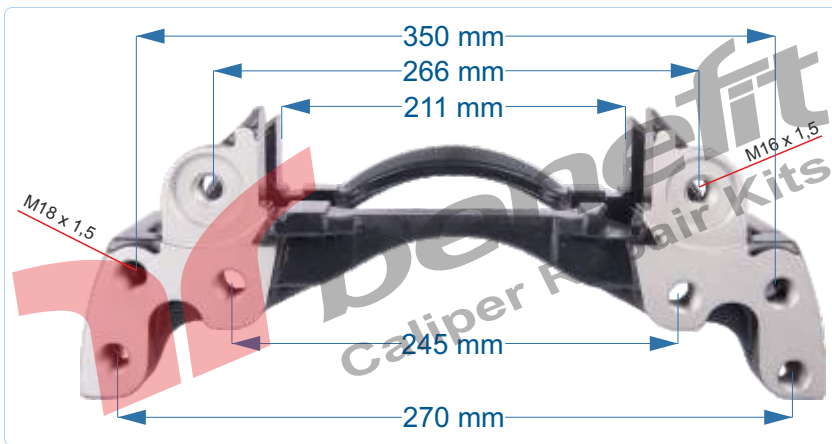

VEHICLES	----		
ARC NO	DESCRIPTION OF GOODS	DIMENSION	PCS
20508	Caliper Carrier		1

PART NO	20530	Caliper Carrier R
OEM NO	----	RENAULT MIDLUM