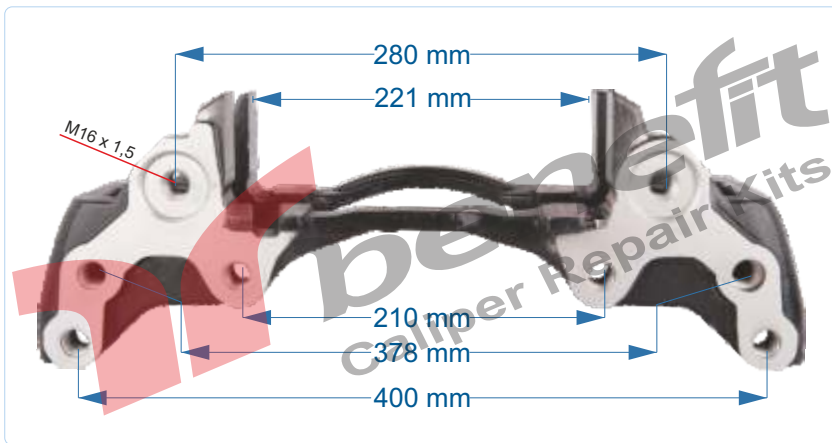

VEHICLES	MERCEDES : 000 421 6406		
ARC NO	DESCRIPTION OF GOODS	DIMENSION	PCS
20523	Caliper Carrier - R		1

PART NO	20524	Caliper Carrier L
OEM NO	640.915.742.4	MB AROCS FRONT