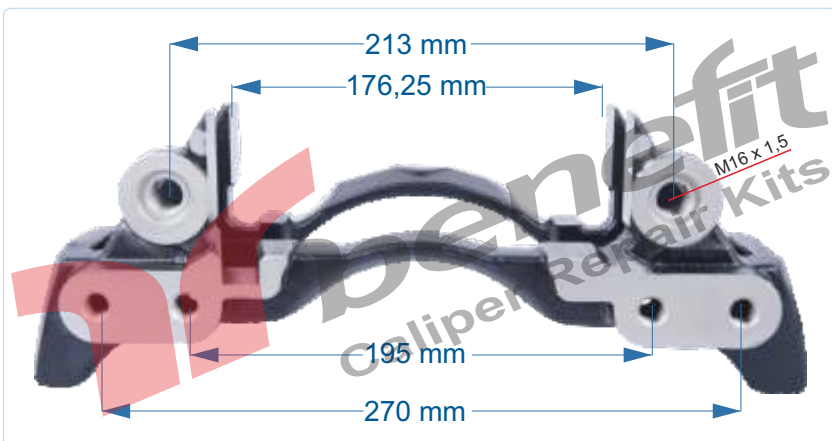

VEHICLES	-----		
ARC NO	DESCRIPTION OF GOODS	DIMENSION	PCS
20500	Caliper Carrier - R		1

PART NO	20501	Caliper Carrier L
OEM NO	-----	MERCEDES FRONT