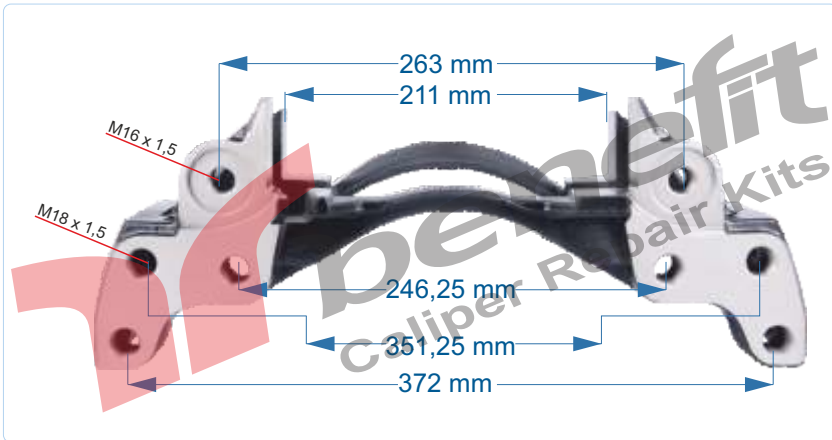

VEHICLES	-----		
ARC NO	DESCRIPTION OF GOODS	DIMENSION	PCS
20527	Caliper Carrier - R		1

PART NO	20528	Caliper Carrier L
OEM NO	-----	DAF LF55