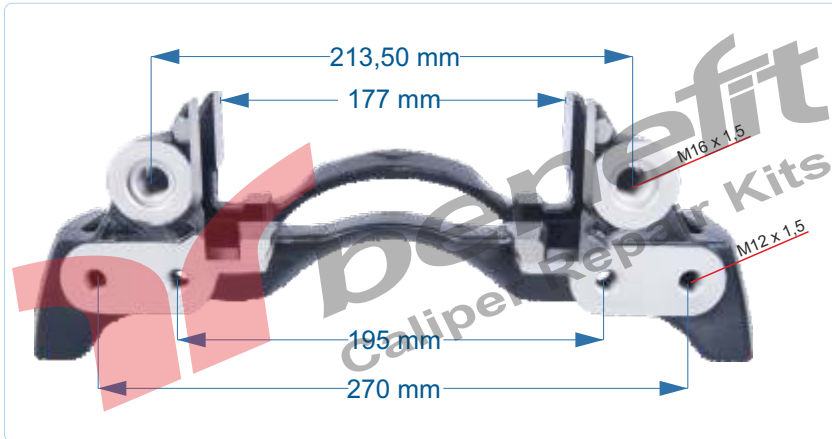

PART NO	20529	Caliper Carrier
OEM NO	----	MERCEDES REAR