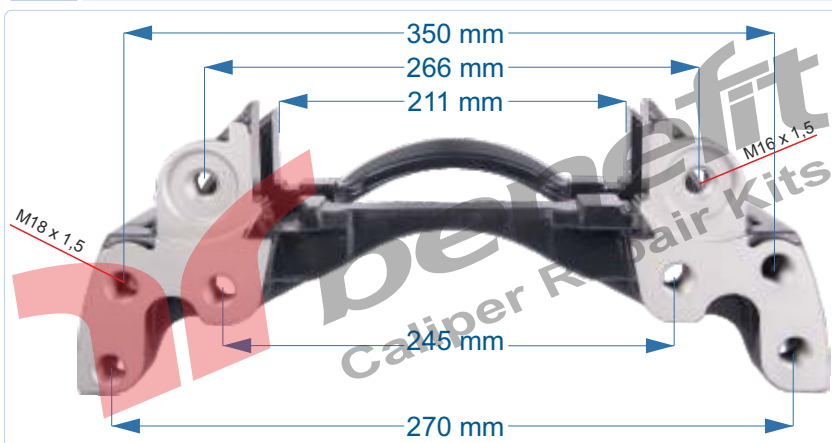

VEHICLES	----		
ARC NO	DESCRIPTION OF GOODS	DIMENSION	PCS
20530	Caliper Carrier - R		1

PART NO	20531	Caliper Carrier L
OEM NO	----	RENAULT MIDLUM