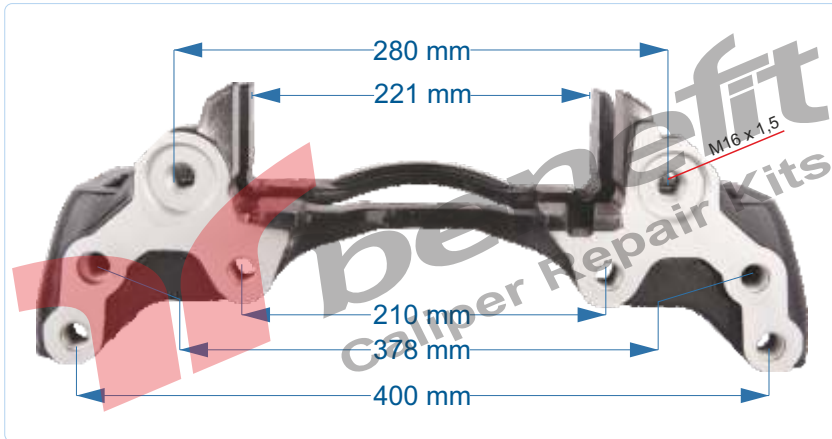

PART NO	20523	Caliper Carrier R
OEM NO	640.915.743.4	MB AROCS FRONT