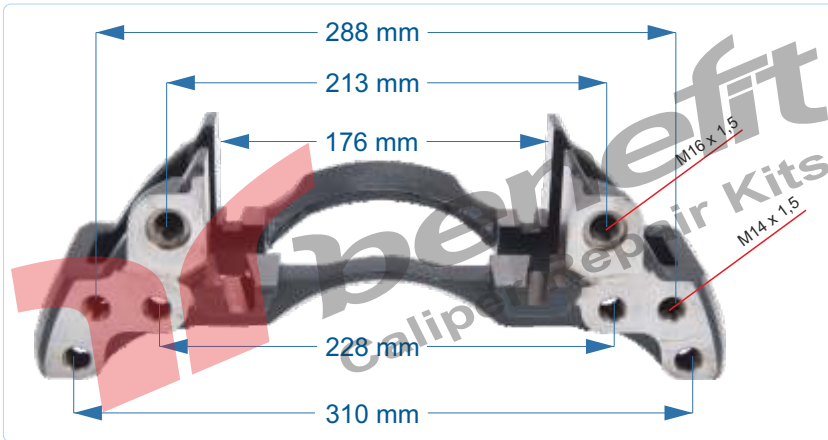

VEHICLES	----		
ARC NO	DESCRIPTION OF GOODS	DIMENSION	PCS
20502	Caliper Carrier - R		1

PART NO	20503	Caliper Carrier L
OEM NO	640.175.001.2	12-153 MAN