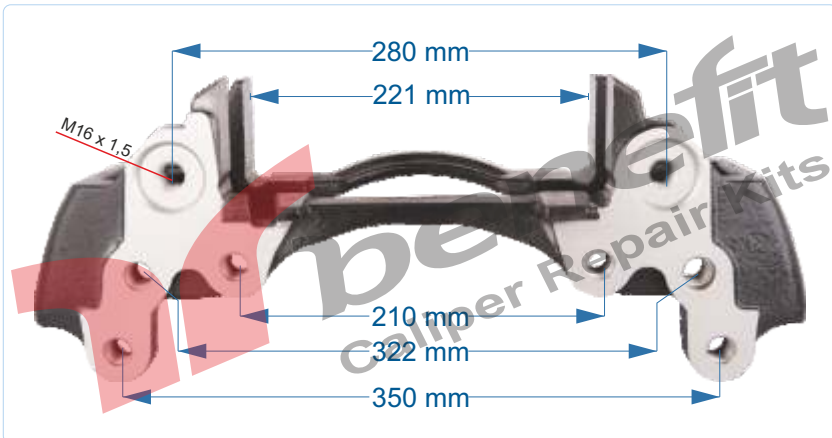

VEHICLES	MERCEDES 000 423 2206		
ARC NO	DESCRIPTION OF GOODS	DIMENSION	PCS
20521	Caliper Carrier - R		1

PART NO	20522	Caliper Carrier L
OEM NO	640.915.744.4	MB AROCS REAR