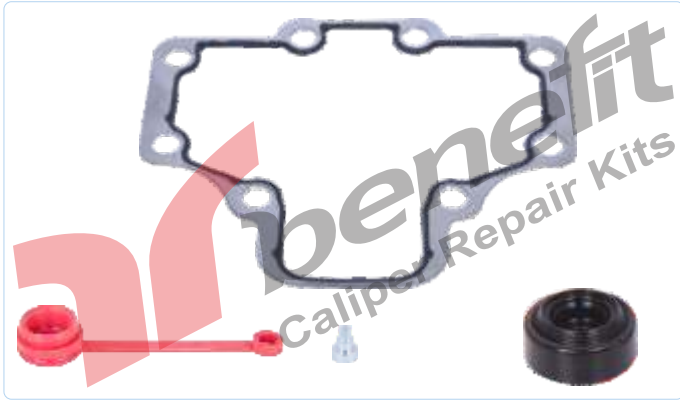

PART NO **2734** Caliper Cover Set
OEM NO -----