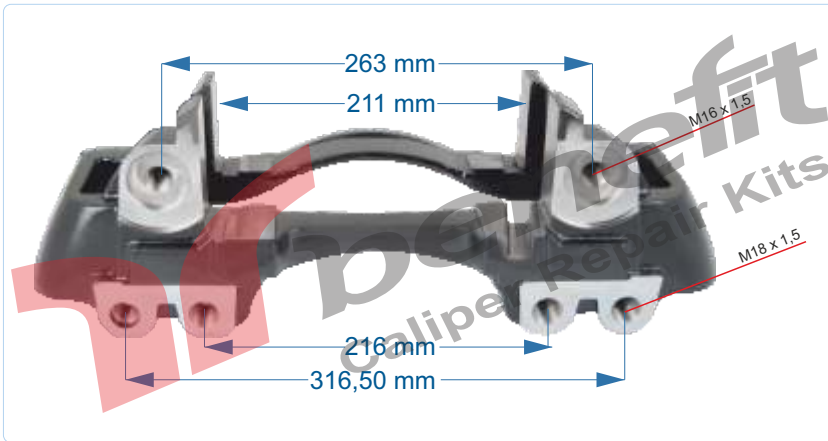

VEHICLES	----		
ARC NO	DESCRIPTION OF GOODS	DIMENSION	PCS
20503	Caliper Carrier - L		1

PART NO	20504	Caliper Carrier R
OEM NO	----	SAF AXLE