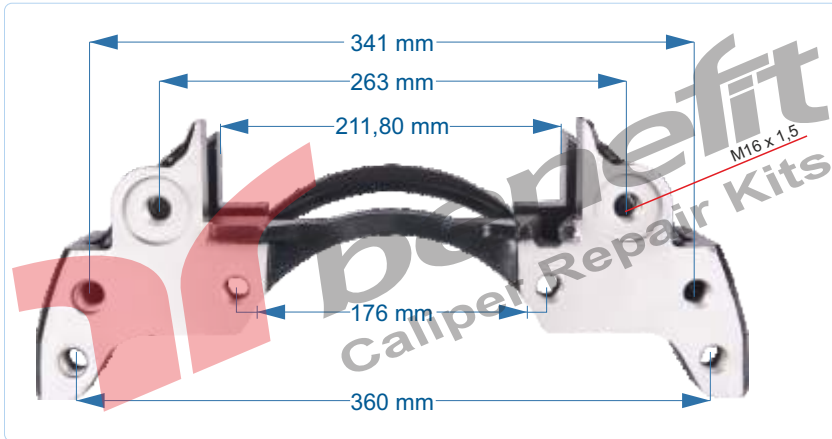

PART NO	20515	Caliper Carrier R
OEM NO	----	SAF AXLE