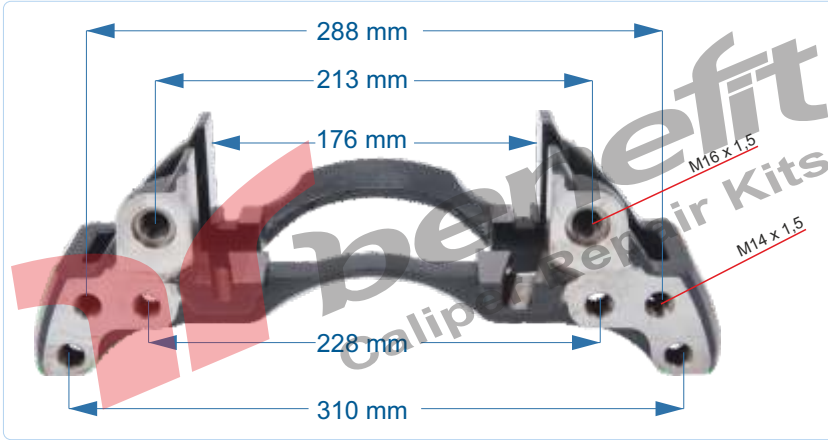

PART NO	20502	Caliper Carrier R
OEM NO	640.175.002.2	12-153 MAN