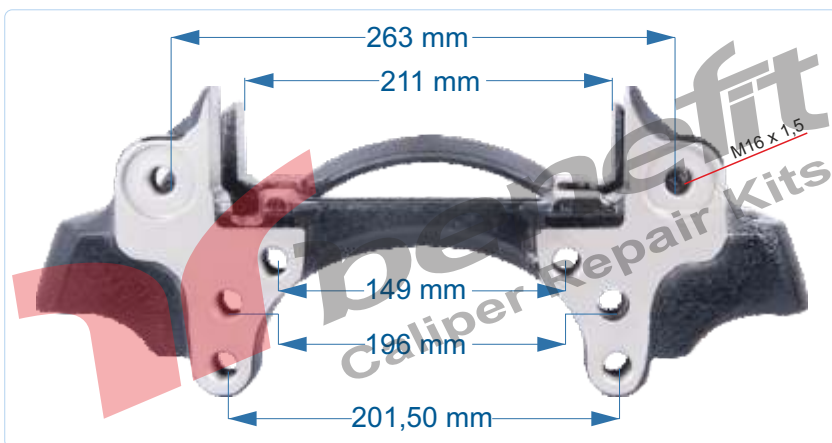

VEHICLES	----		
ARC NO	DESCRIPTION OF GOODS	DIMENSION	PCS
20525	Caliper Carrier - R		1

PART NO	20526	Caliper Carrier L
OEM NO	----	SCHMITZ TRAILER