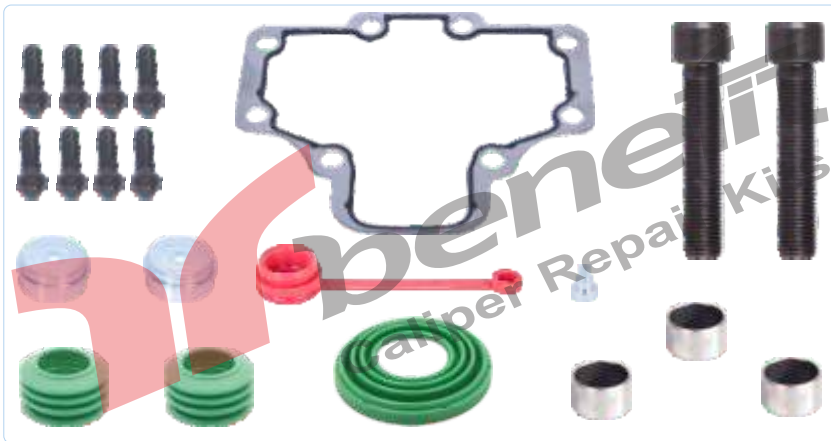

VEHICLES -----

ARC NO	DESCRIPTION OF GOODS	DIMENSION	PCS
1014	Caliper Dust Cover		2
1118	Caliper Plastic Cap		1
1017	Caliper Dust Cover		1
2078	Caliper Pin	30 x 75 mm	1
2079	Caliper Pin	30 x 30,90 mm	1
3056	Caliper Pin Bolt	M16 x 1,5 x 80 mm	2
4004	Caliper Bushing	34 x 30 x 20 mm	3
7006	Caliper Pin Cap	34 x 16 mm	2
3061	Caliper Cap Bolt		1

VEHICLES VOLVO : 21748964 - RENAULT : 7421748963

ARC NO	DESCRIPTION OF GOODS	DIMENSION	PCS
1014	Caliper Dust Cover		2
1118	Caliper Plastic Cap		1
1017	Caliper Dust Cover		1
3056	Caliper Pin Bolt	M16 x 1,5 x 80 mm	2
4004	Caliper Bushing	34 x 30 x 20 mm	3
7006	Caliper Pin Cap	34 x 16 mm	2
3061	Caliper Cap Bolt		1

VEHICLES -----

ARC NO	DESCRIPTION OF GOODS	DIMENSION	PCS
1014	Caliper Dust Cover		2
1118	Caliper Plastic Cap		1
1017	Caliper Dust Cover		1
4004	Caliper Bushing	34 x 30 x 20 mm	3
7006	Caliper Pin Cap	34 x 16 mm	2
3061	Caliper Cap Bolt		1

VEHICLES -----

ARC NO	DESCRIPTION OF GOODS	DIMENSION	PCS
1014	Caliper Dust Cover		2
1118	Caliper Plastic Cap		1
1017	Caliper Dust Cover		1
3056	Caliper Pin Bolt	M16 x 1,5 x 80 mm	2
4004	Caliper Bushing	34 x 30 x 20 mm	3
7006	Caliper Pin Cap	34 x 16 mm	2
9001	Caliper Gasket		1
3008	Caliper Gasket Bolt		8
3061	Caliper Cap Bolt	M10 x 1 x 40 mm	1