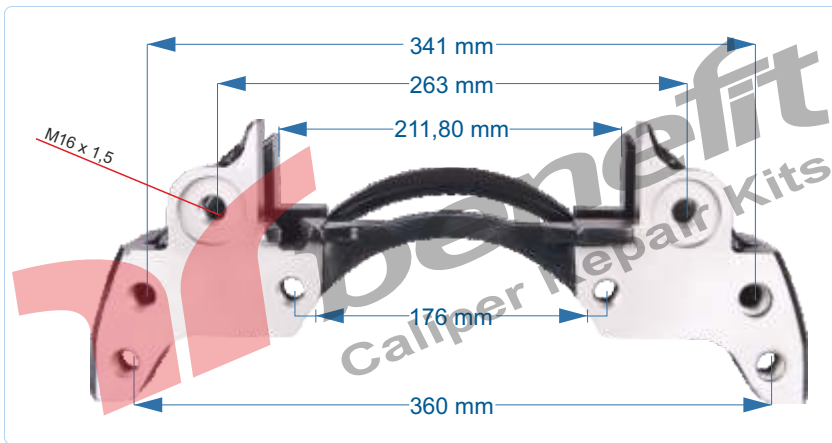

VEHICLES	----		
ARC NO	DESCRIPTION OF GOODS	DIMENSION	PCS
20515	Caliper Carrier - R		1

PART NO	20516	Caliper Carrier L
OEM NO	----	SAF AXLE