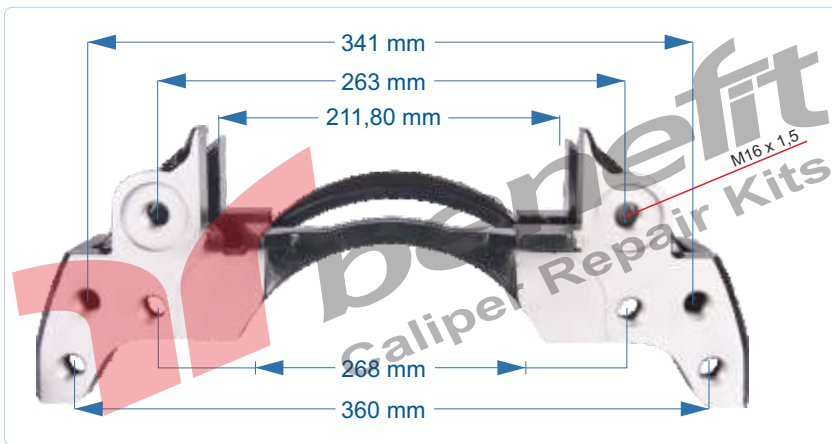

VEHICLES	----		
ARC NO	DESCRIPTION OF GOODS	DIMENSION	PCS
20516	Caliper Carrier - L		1

PART NO	20517	----
OEM NO	----	SAF AXLE