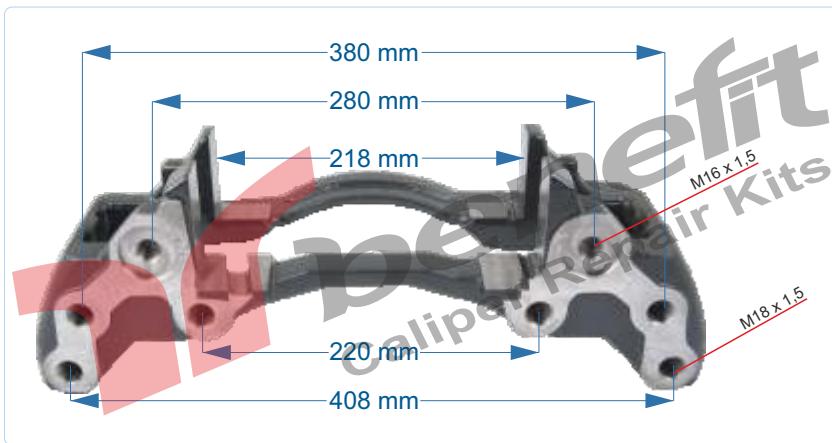

VEHICLES	----		
ARC NO	DESCRIPTION OF GOODS	DIMENSION	PCS
20506	Caliper Carrier - R		1

PART NO	20507	Caliper Carrier L
OEM NO	----	MAN TGX-TGS