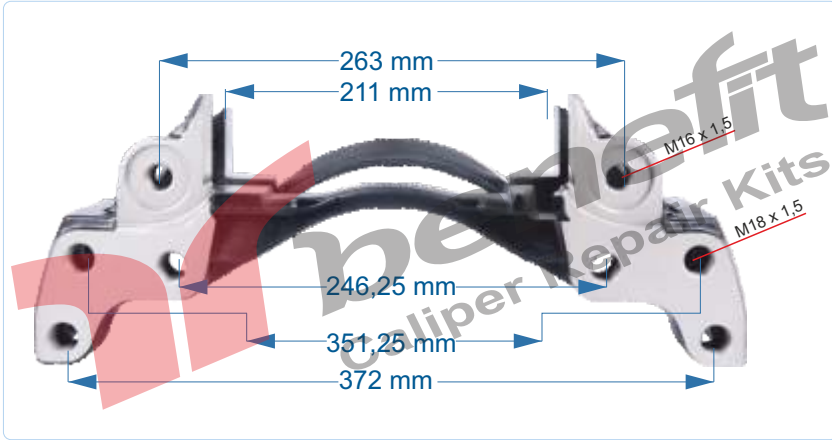

PART NO	20527	Caliper Carrier R
OEM NO	-----	DAF LF55