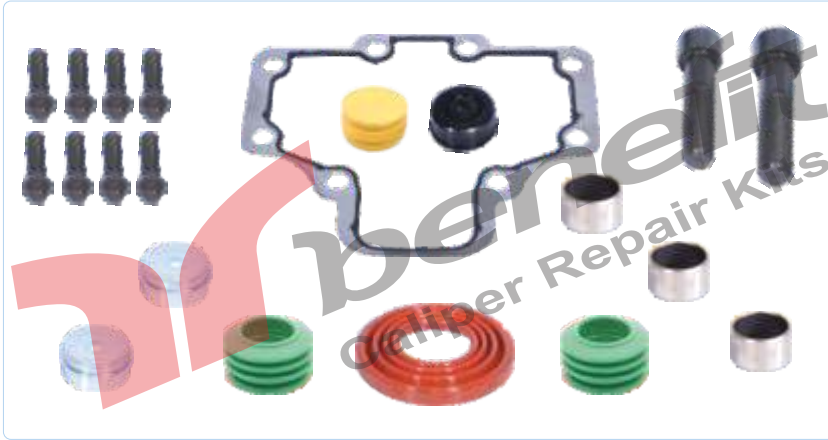

VEHICLES RENAULT 5001 852 880 - 7421 454 873
DAF 1519363 - MACK 261112999704VT

PART NO 2553 Caliper Repair Kit
OEM NO 884.503.503.2

VEHICLES ----

PART NO 2583 Caliper Brake Pad Retainer Kit
OEM NO ----

VEHICLES ----

PART NO	2515	Caliper Bush Repair Kit
OEM NO	12.999.580	

VEHICLES	MAN 81.50822.6003 - DAF 1517407		
ARC NO	DESCRIPTION OF GOODS	DIMENSION	PCS
1013	Dust Cover		1
3087	Pin Bolt	M16x1,5x70 mm	1
3009	Pin Bolt	M16x1,5x90 mm	1
1014	Bellow (Green)		2
4004	Bushing	Ø 34x30x20 mm	2
7006	Bolt Plug	Ø 34x16 mm	2
1015	Plug		1
1016	Sealing Ring		1
3008	Bolt	M10x1x40 mm	8
9001	Gasket		1
4072	Bushing	Ø 34x30x25 mm	1