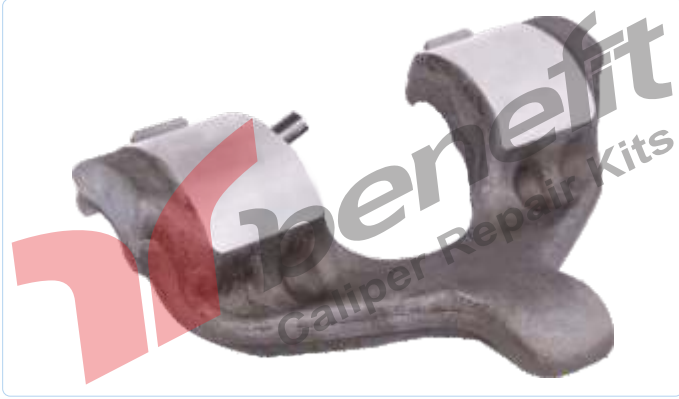

PART NO 2641 Caliper Leveller
OEM NO -----