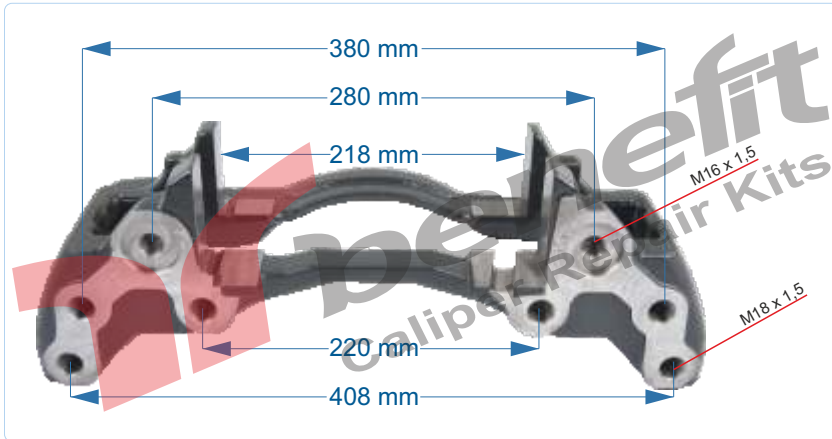

PART NO	20506	Caliper Carrier R
OEM NO	----	MAN TGX-TGS