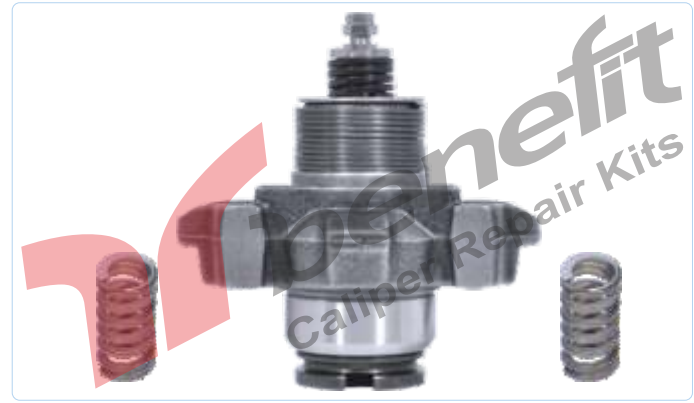

PART NO	2515	Caliper Bush Repair Kit
OEM NO	12.999.580	

VEHICLES	MAN 81.50822.6003 - DAF 1517407		
ARC NO	DESCRIPTION OF GOODS	DIMENSION	PCS
1013	Dust Cover		1
3087	Pin Bolt	M16x1,5x70 mm	1
3009	Pin Bolt	M16x1,5x90 mm	1
1014	Bellow (Green)		2
4004	Bushing	Ø 34x30x20 mm	2
7006	Bolt Plug	Ø 34x16 mm	2
1015	Plug		1
1016	Sealing Ring		1
3008	Bolt	M10x1x40 mm	8
9001	Gasket		1
4072	Bushing	Ø 34x30x25 mm	1

VEHICLES	----
----------	------

PART NO	2633	Calibration Mechanism Set
OEM NO	----	

VEHICLES	----
----------	------

PART NO	2512	Caliper Leveller
OEM NO	----	

VEHICLES	----
----------	------

PART NO	2521	Caliper Roller Bearing Set
OEM NO	----	