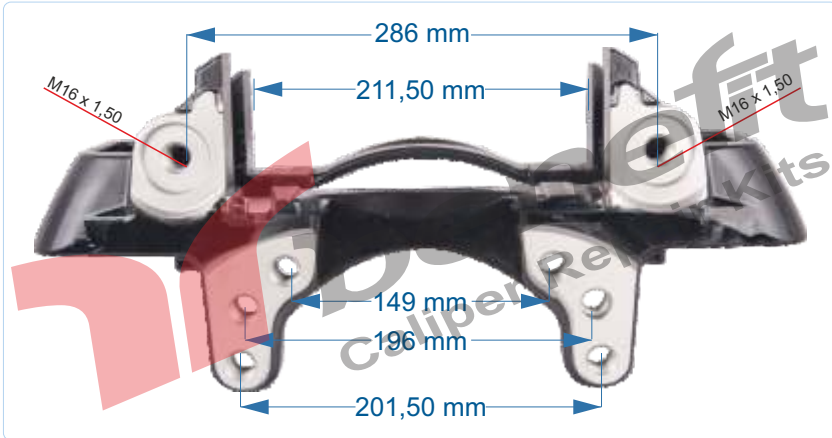

VEHICLES	-----		
ARC NO	DESCRIPTION OF GOODS	DIMENSION	PCS
20519	Caliper Carrier - R		1

PART NO	20520	Caliper Carrier L
OEM NO	-----	SCHMITZ TRAILER