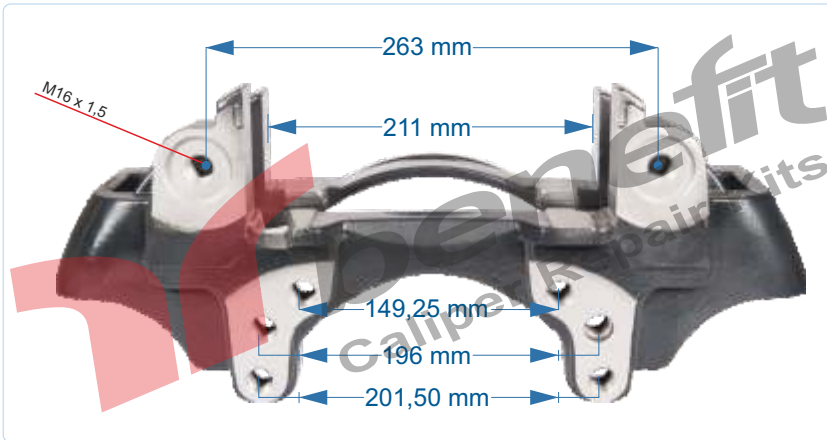

VEHICLES	SCHMITZ SCB 1035 095		
ARC NO	DESCRIPTION OF GOODS	DIMENSION	PCS
20511	Caliper Carrier - R		1

PART NO	20512	Caliper Carrier L
OEM NO	640.225.030.0	SCHMITZ AXLE