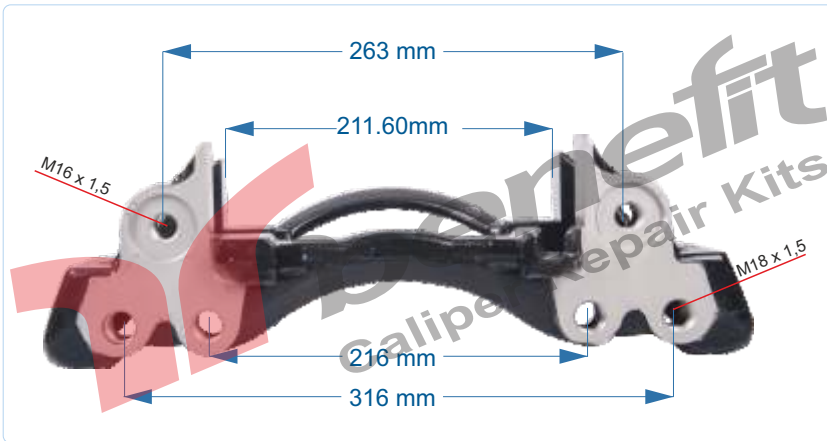

VEHICLES	SCHMITZ SCB 1035 094		
ARC NO	DESCRIPTION OF GOODS	DIMENSION	PCS
20512	Caliper Carrier - L		1

PART NO	20513	Caliper Carrier R
OEM NO	-----