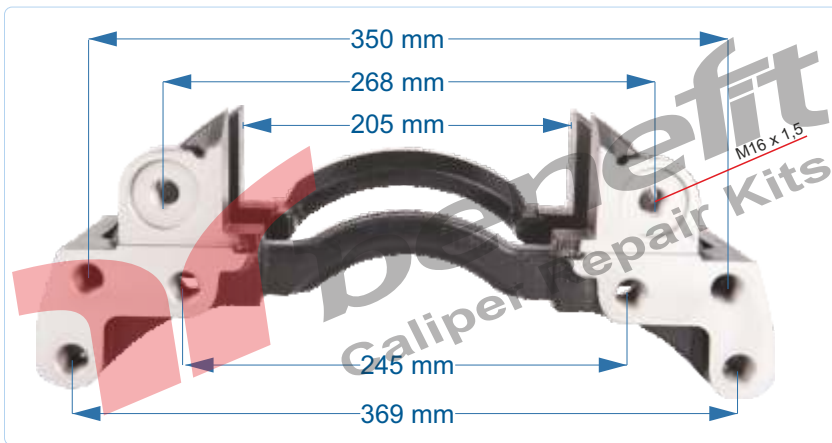

VEHICLES	----		
ARC NO	DESCRIPTION OF GOODS	DIMENSION	PCS
20529	Caliper Carrier		1

PART NO	20508	Caliper Carrier
OEM NO	----	RENAULT MIDLUM

VEHICLES	----		
ARC NO	DESCRIPTION OF GOODS	DIMENSION	PCS
20508	Caliper Carrier		1