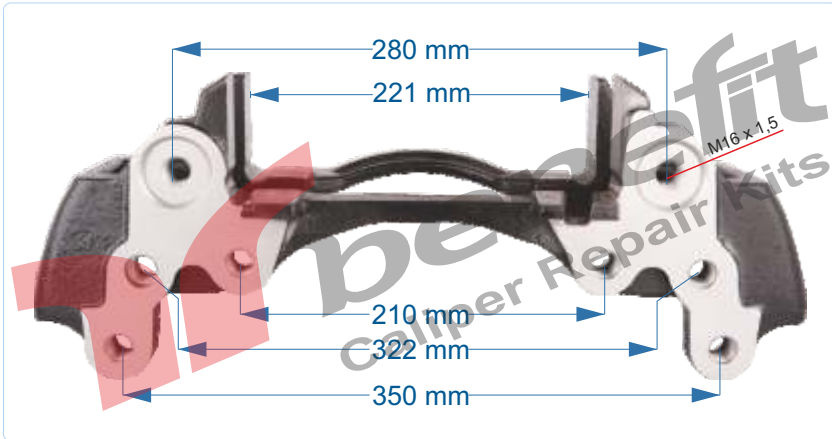

VEHICLES	-----		
ARC NO	DESCRIPTION OF GOODS	DIMENSION	PCS
20520	Caliper Carrier - L		1

PART NO	20521	Caliper Carrier R
OEM NO	640.915.745.4	MB AROCS REAR