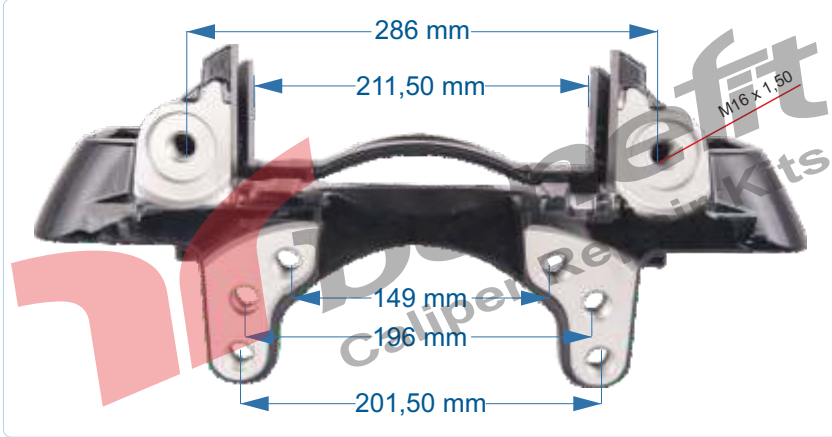

VEHICLES	----		
ARC NO	DESCRIPTION OF GOODS	DIMENSION	PCS
20518	Caliper Carrier - L		1

PART NO	20519	Caliper Carrier R
OEM NO	-----	SCHMITZ TRAILER

VEHICLES	-----		
ARC NO	DESCRIPTION OF GOODS	DIMENSION	PCS
20519	Caliper Carrier - R		1