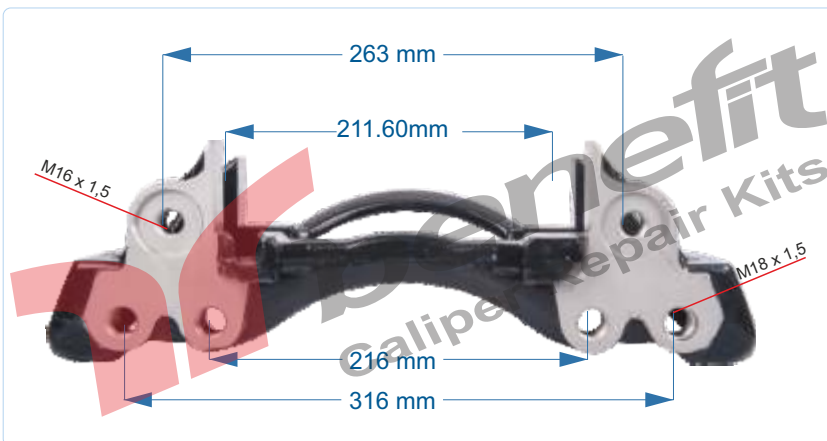

VEHICLES	-----		
ARC NO	DESCRIPTION OF GOODS	DIMENSION	PCS
20513	Caliper Carrier - R		1

PART NO	20514	Caliper Carrier L
OEM NO	-----	SAF AXLE