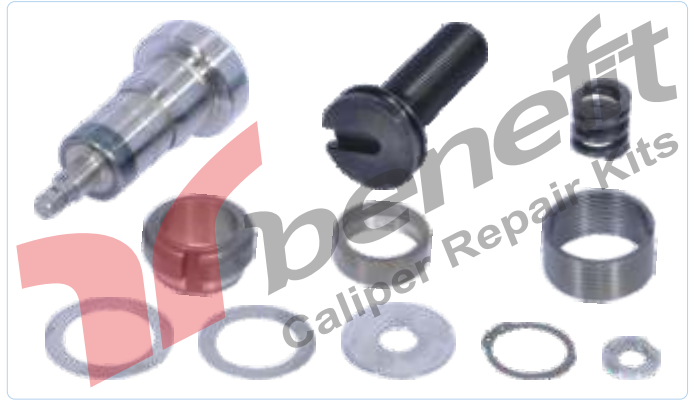

VEHICLES -----

PART NO **2507** Caliper Mechanism Washer Set
OEM NO -----