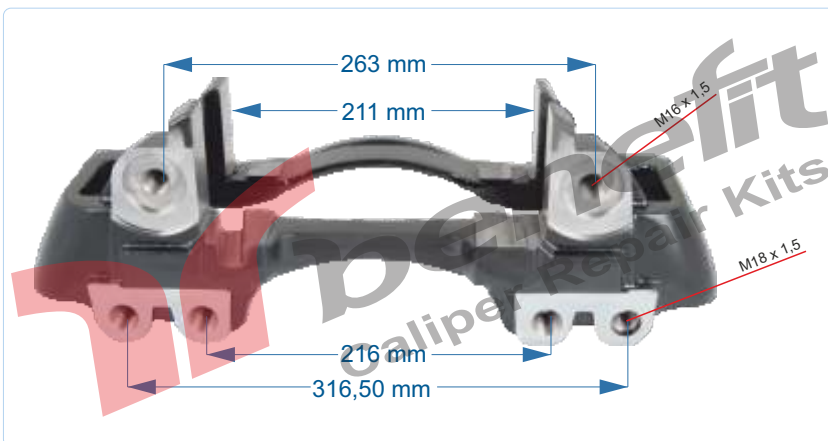

VEHICLES	----		
ARC NO	DESCRIPTION OF GOODS	DIMENSION	PCS
20504	Caliper Carrier - R		1

PART NO	20505	Caliper Carrier L
OEM NO	----	SAF AXLE