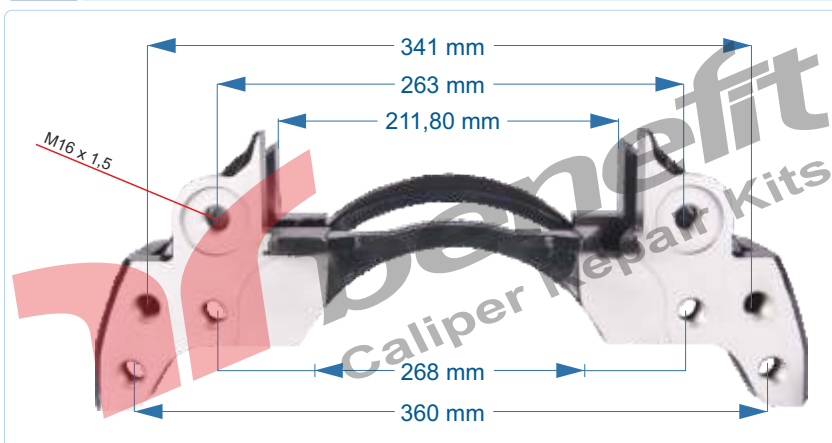

VEHICLES	----		
ARC NO	DESCRIPTION OF GOODS	DIMENSION	PCS

PART NO	20518	Caliper Carrier L
OEM NO	----	SAF AXLE