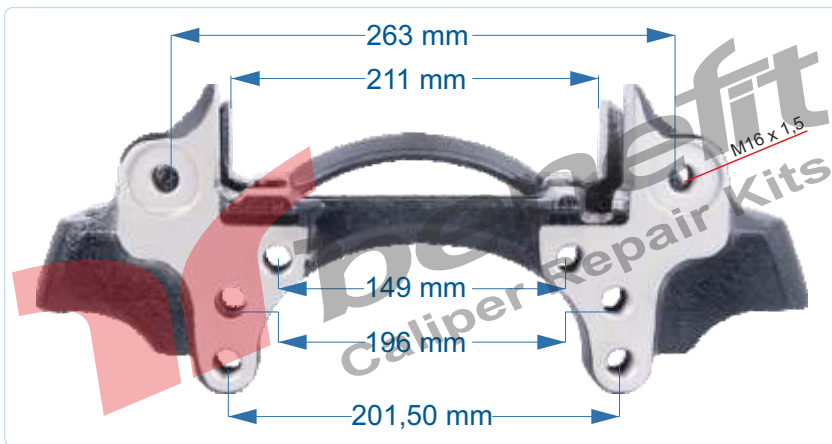

VEHICLES	MERCEDES : 000 421 6506		
ARC NO	DESCRIPTION OF GOODS	DIMENSION	PCS
20524	Caliper Carrier - L		1

PART NO	20525	Caliper Carrier R
OEM NO	----	SCHMITZ TRAILER

VEHICLES	----		
ARC NO	DESCRIPTION OF GOODS	DIMENSION	PCS
20525	Caliper Carrier - R		1