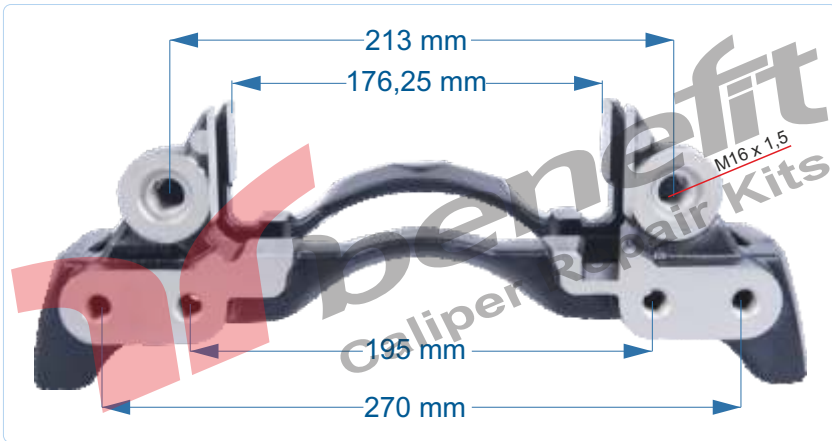

VEHICLES	-----		
ARC NO	DESCRIPTION OF GOODS	DIMENSION	PCS
20528	Caliper Carrier - L		1

PART NO	20500	Caliper Carrier R
OEM NO	-----	MERCEDES FRONT